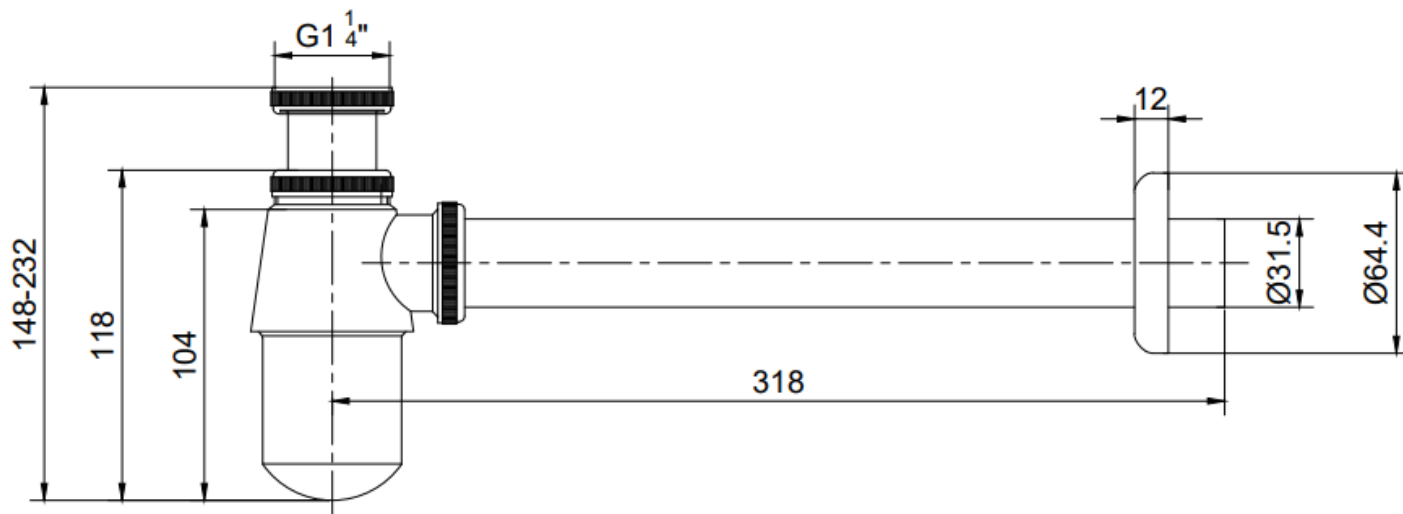

Brand : LINEA, China
Name : Bottle Trap
Item Code : C075
Designer :
Color / Finish: Chrome Plated
Dimensions : 341 mm length

Product info:
• Bottle Trap

Flushing of pipe must be done before fittings are installed. Failure to do so voids the warranty.