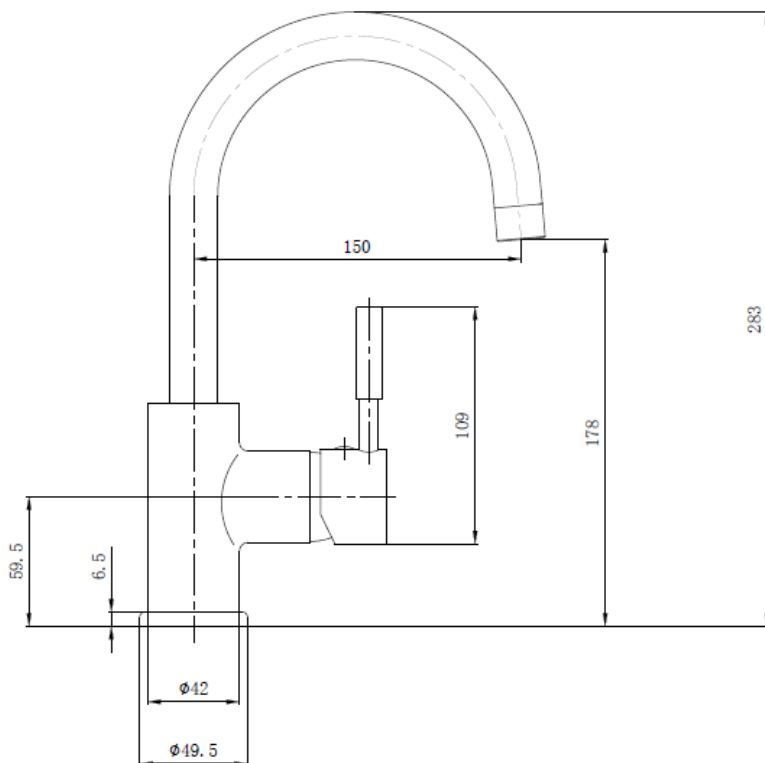

Brand : LINEA, China
Name : Sink mixer
Item Code : 9034CR
Designer :
Color / Finish: Chrome Plated
Dimensions : 283 mm height
150 mm spout projection

Product info:

- Sink mixer

Flushing of pipe must be done before fittings are installed. Failure to do so voids the warranty.