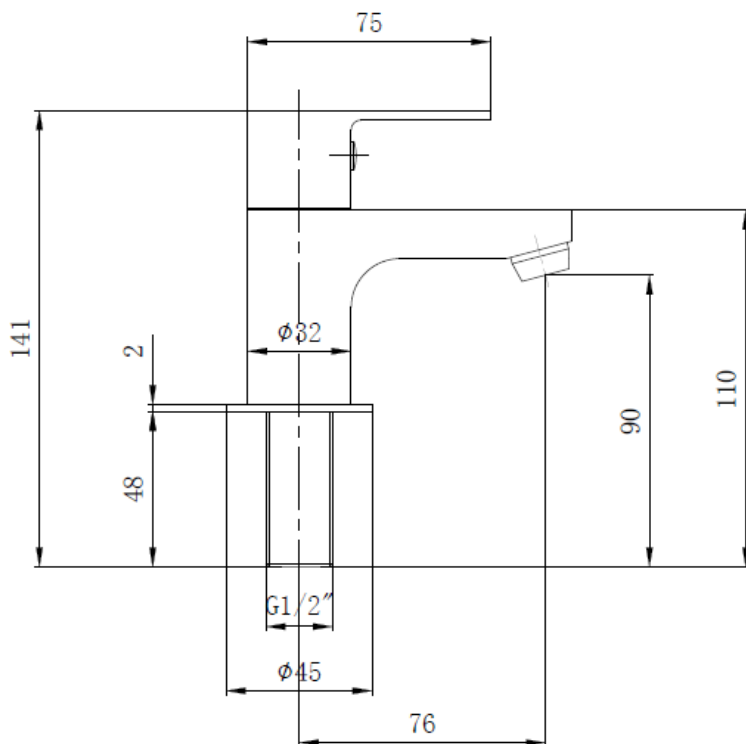

Brand : LINEA, China
 Name : Basin pillar tap
 Item Code : 7171-1/2
 Designer :
 Color / Finish: Chrome Plated
 Dimensions : 141 mm height
 76 mm Spout Projection

Product info:

- Basin Pillar Tap

Add-ons:

- ½ x ½ flexible hose (1pc)
- ½ x ½ angle valves (1pc)
- Pop-up waste

Flushing of pipe must be done before fittings are installed. Failure to do so voids the warranty.
 Follow cleaning instructions and avoid using any harmful chemicals.
 All information is for reference only. Installation shall always be based on the specs provided with actual delivered items.
 For more info, visit www.sanitecph.com