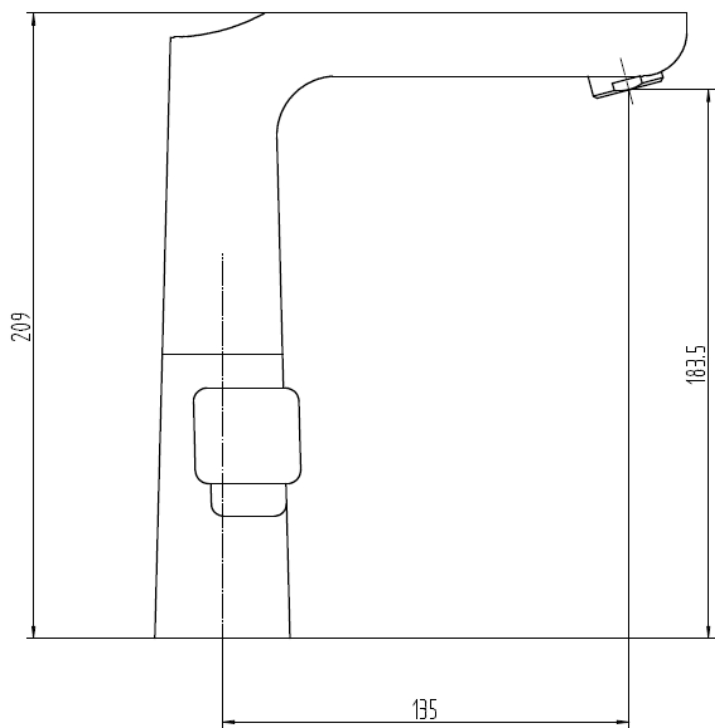

Brand : LINEA, China
Name : Tall basin mixer knob handle with push type pop up
Item Code : 5207CR
Designer :
Color / Finish: Chrome Plated
Dimensions : 209 mm height
135 mm Spout Projection

Product info:

- Tall Basin Mixer Knob Handle
- With push type pop up

Add-ons:

- ½ x 3/8 angle valves (2pcs)

Flushing of pipe must be done before fittings are installed. Failure to do so voids the warranty.

Follow cleaning instructions and avoid using any harmful chemicals.