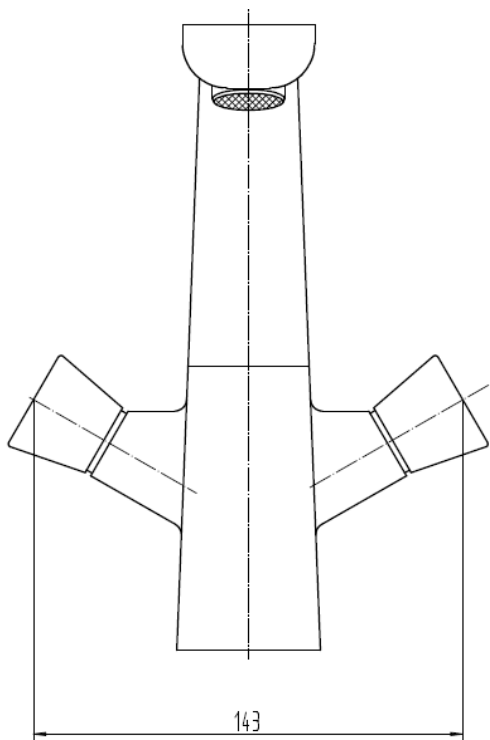

Brand : LINEA, China
Name : Tall basin mixer knob handle with push type pop up
Item Code : 5207CR
Designer :
Color / Finish: Chrome Plated
Dimensions : 209 mm height
135 mm Spout Projection

Product info:

- Tall Basin Mixer Knob Handle
- With push type pop up

Add-ons:

- ½ x 3/8 angle valves (2pcs)

Flushing of pipe must be done before fittings are installed. Failure to do so voids the warranty.

Follow cleaning instructions and avoid using any harmful chemicals.