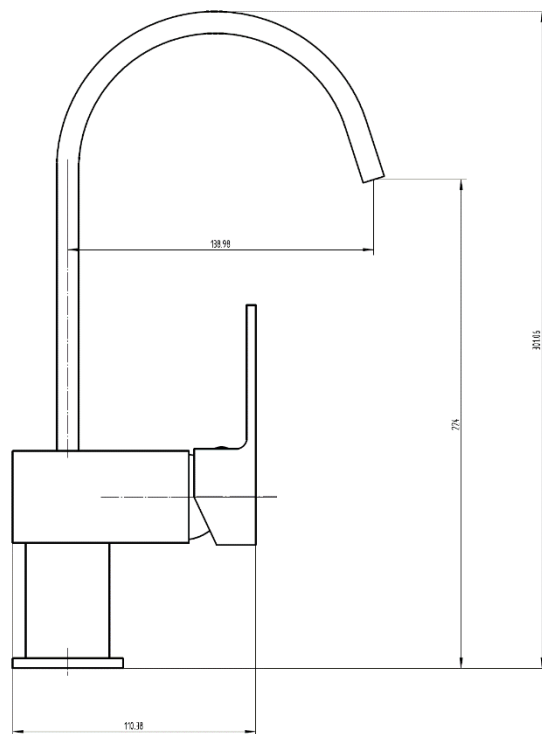

Brand : LINEA, China
Name : Sink mixer flat spout
Item Code : 5104CR
Designer :
Color / Finish: Chrome Plated
Dimensions : 301.06 mm height
138.98 mm spout projection

Product info:

- Sink mixer
- Flat spout

Add-ons:

- ½ x 3/8 angle valves (2pcs)

Flushing of pipe must be done before fittings are installed. Failure to do so voids the warranty.

Follow cleaning instructions and avoid using any harmful chemicals.