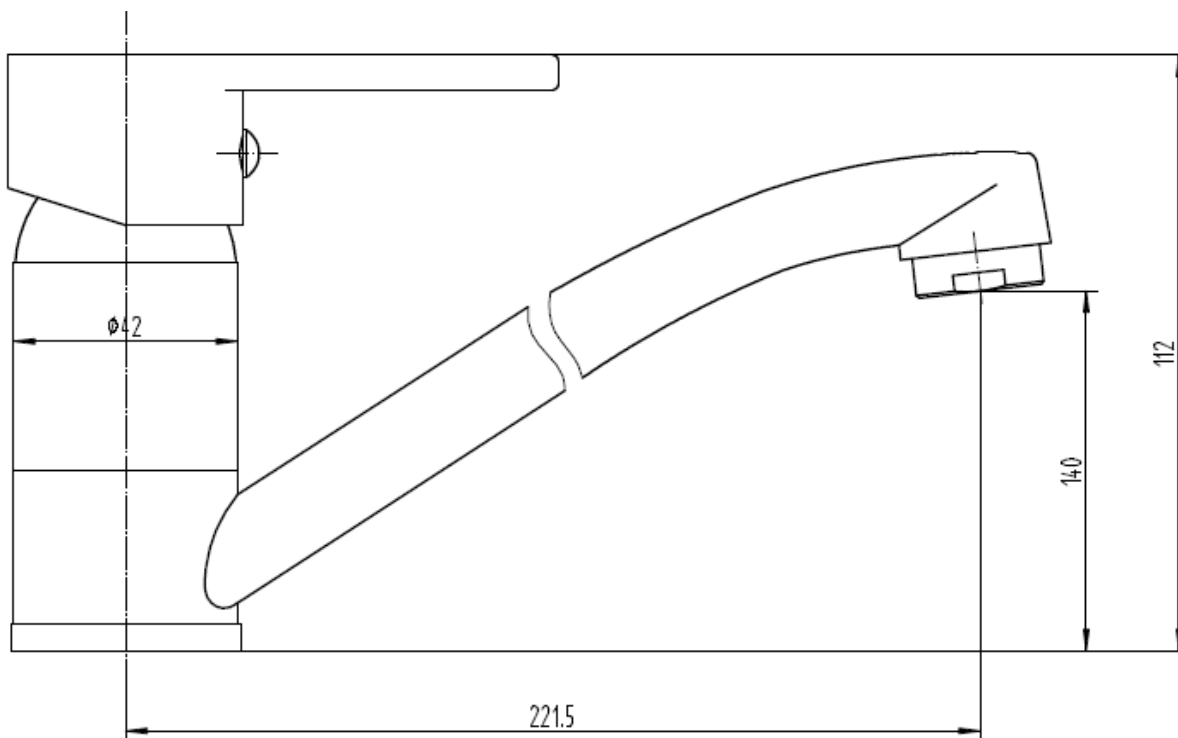

Brand : LINEA, China
Name : Sink mixer low spout
Item Code : 5015CR
Designer :
Color / Finish: Chrome Plated
Dimensions : 112 mm height
221.5 mm spout projection

Product info:

- Sink mixer
- Low Spout

Add-ons:

- ½ x 3/8 angle valves (2pcs)

Flushing of pipe must be done before fittings are installed. Failure to do so voids the warranty.

Follow cleaning instructions and avoid using any harmful chemicals.

All information is for reference only. Installation shall always be based on the specs provided with actual delivered items.