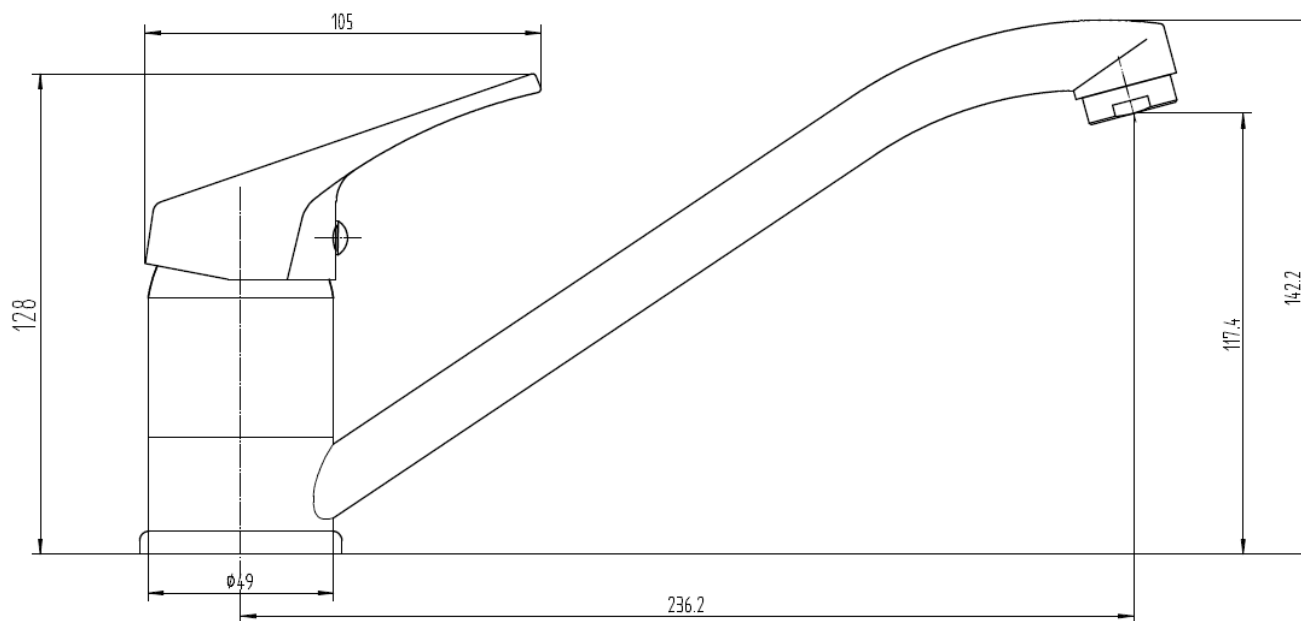

Brand : LINEA, China  
Name : Sink mixer low spout  
Item Code : 5002CR  
Designer :  
Color / Finish: Chrome Plated  
Dimensions : 236 mm spout projection

Product info:  
• Sink mixer  
• Low spout

Add-ons:  
• ½ x 3/8 angle valves (2pcs)