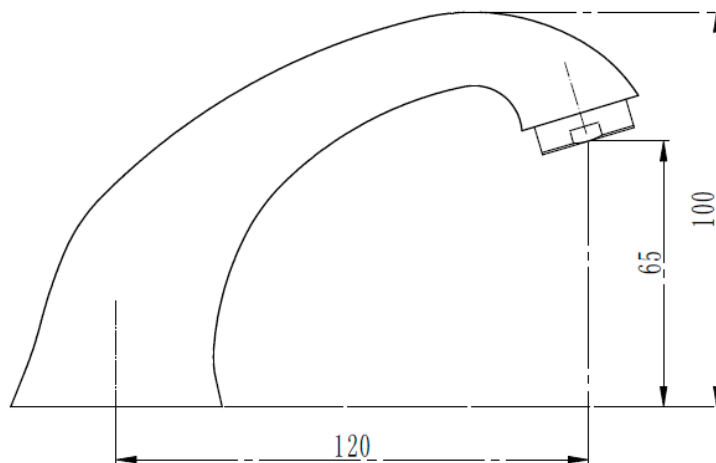

Flushing of pipe must be done before fittings are installed. Failure to do so voids the warranty.

Follow cleaning instructions and avoid using any harmful chemicals.

All information is for reference only. Installation shall always be based on the specs provided with actual delivered items.

For more info, visit www.sanitecph.com