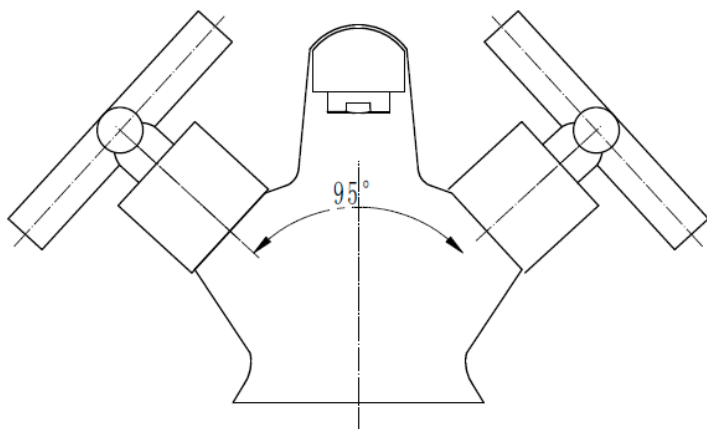

Flushing of pipe must be done before fittings are installed. Failure to do so voids the warranty.

Follow cleaning instructions and avoid using any harmful chemicals.

All information is for reference only. Installation shall always be based on the specs provided with actual delivered items.

For more info, visit www.sanitecph.com