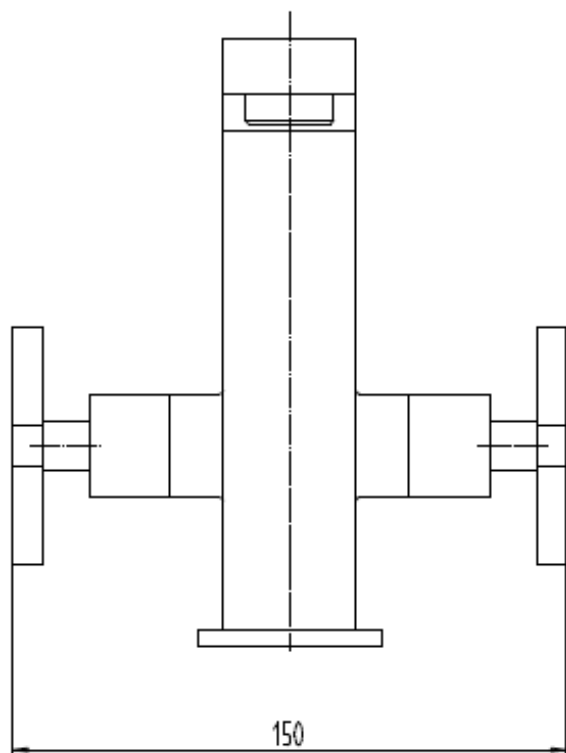

Brand : LINEA, China  
 Name : Basin mixer cross handle with push type pop up  
 Item Code : 3208ACR  
 Designer :  
 Color / Finish: Chrome Plated  
 Dimensions : 150 x 164.5 x 81 mm

**Product info:**

- Basin Mixer
- Cross handle
- With push type pop up

**Add-ons:**

- ½ x 3/8 angle valves (2pcs)

Flushing of pipe must be done before fittings are installed. Failure to do so voids the warranty.  
 Follow cleaning instructions and avoid using any harmful chemicals.  
 All information is for reference only. Installation shall always be based on the specs provided with actual delivered items.  
 For more info, visit [www.sanitecph.com](http://www.sanitecph.com)