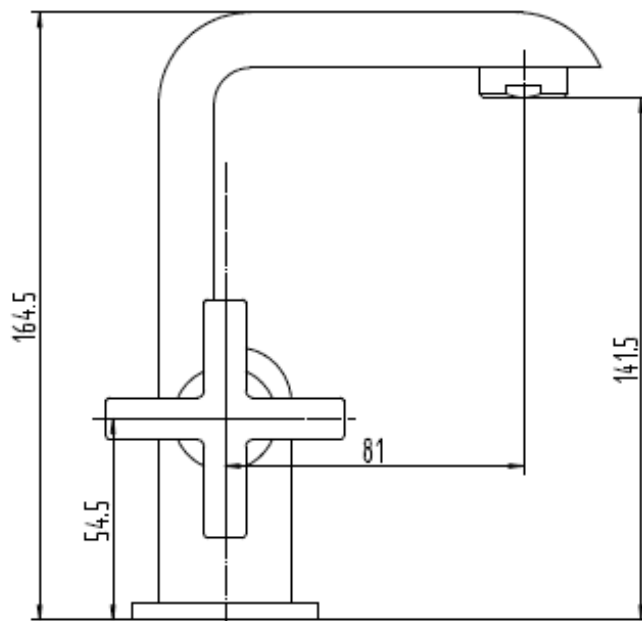

Brand : LINEA, China  
 Name : Basin mixer cross handle with push type pop up  
 Item Code : 3208ACR  
 Designer :  
 Color / Finish: Chrome Plated  
 Dimensions : 150 x 164.5 x 81 mm

**Product info:**

- Basin Mixer
- Cross handle
- With push type pop up

**Add-ons:**

- ½ x 3/8 angle valves (2pcs)

Flushing of pipe must be done before fittings are installed. Failure to do so voids the warranty.  
 Follow cleaning instructions and avoid using any harmful chemicals.  
 All information is for reference only. Installation shall always be based on the specs provided with actual delivered items.  
 For more info, visit [www.sanitecph.com](http://www.sanitecph.com)