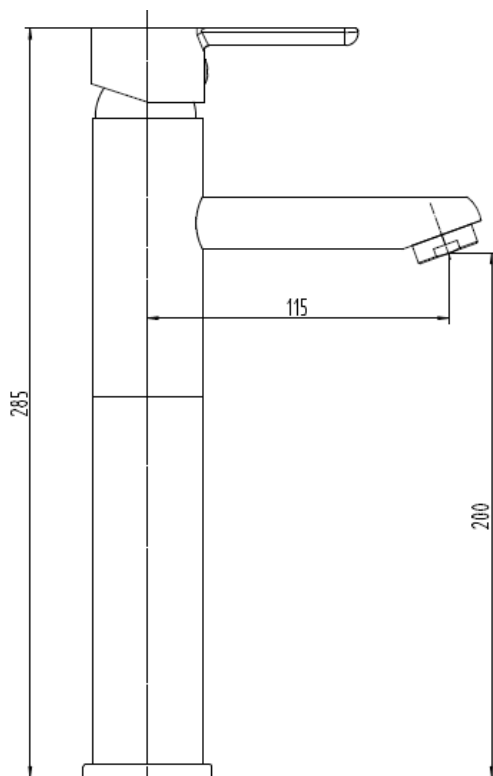

Brand : LINEA, China
Name : Washbowl mixer 30 cm with pull type pop up
Item Code : 3205CR30
Designer :
Color / Finish: Chrome Plated
Dimensions : 285 mm height
115 mm Spout Projection

Product info:

- Basin Mixer
- With push type pop up

Add-ons:

- ½ x 3/8 angle valves (2pcs)

Flushing of pipe must be done before fittings are installed. Failure to do so voids the warranty.

Follow cleaning instructions and avoid using any harmful chemicals.