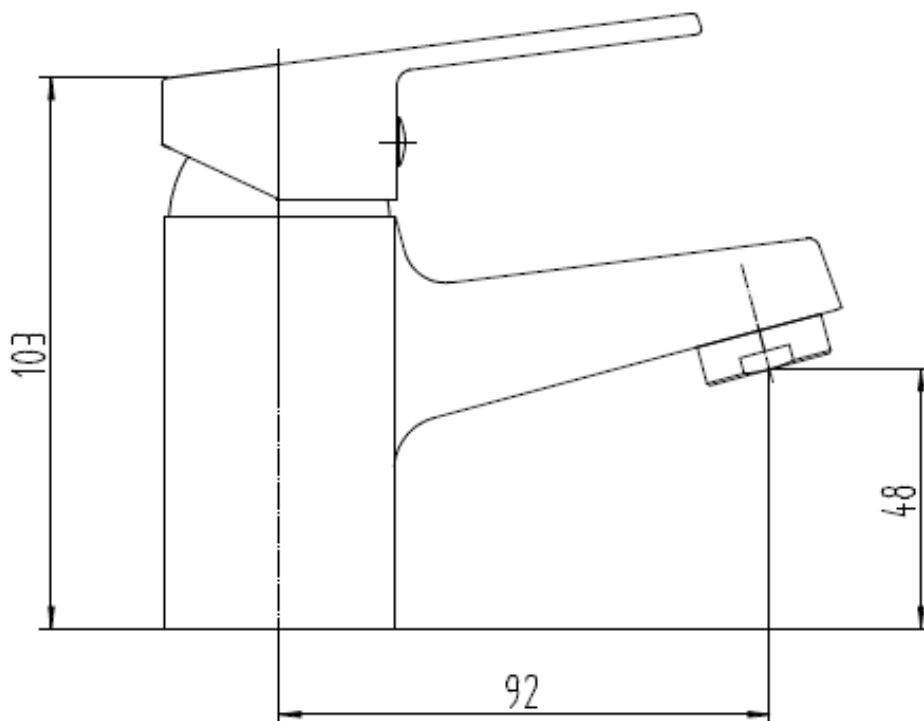

Brand : LINEA, China  
Name : Basin mixer with pull type pop up  
Item Code : 3204CR

Designer :

Color / Finish: Chrome Plated  
Dimensions : 103 mm height  
92 mm Spout Projection

Product info:

- Basin Mixer
- With pull type pop up

Add-ons:

- $\frac{1}{2}$  x  $\frac{3}{8}$  angle valves (2pcs)

Flushing of pipe must be done before fittings are installed. Failure to do so voids the warranty.

Follow cleaning instructions and avoid using any harmful chemicals.