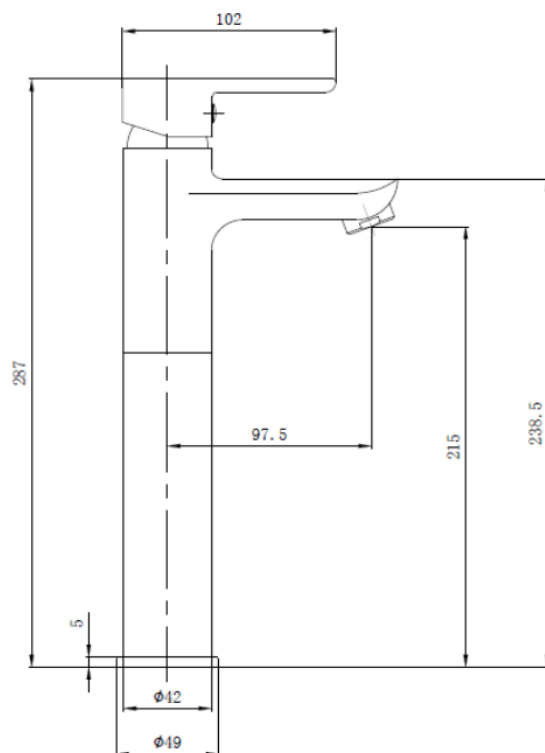

Brand : LINEA, China
 Name : Washbasin mixer with pull type pop up
 Item Code : 3202ACR30

Designer :
 Color / Finish: Chrome Plated
 Dimensions : 287 mm height
 97.5 mm Spout projection

- Product info:
- Basin Mixer 30 cm
 - With pull type pop up

- Add-ons:
- ½ x 3/8 angle valves (2pcs)

Flushing of pipe must be done before fittings are installed. Failure to do so voids the warranty.
 Follow cleaning instructions and avoid using any harmful chemicals.
 All information is for reference only. Installation shall always be based on the specs provided with actual delivered items.
 For more info, visit www.sanitecph.com