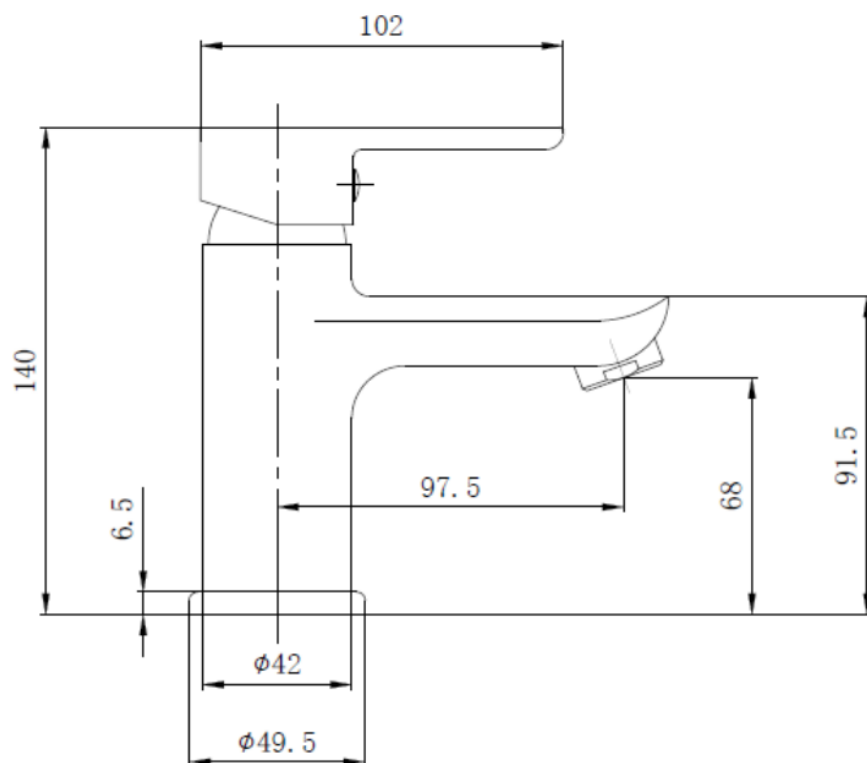

Brand : LINEA, China
 Name : Basin mixer with pull type pop up
 Item Code : 3202ACR
 Designer :
 Color / Finish: Chrome Plated
 Dimensions : 140 mm Height
 97.5 mm Spout Projection

Product info:
 • Basin Mixer
 • With pull type pop up
 Add-ons:
 • ½ x 3/8 angle valves (2pcs)