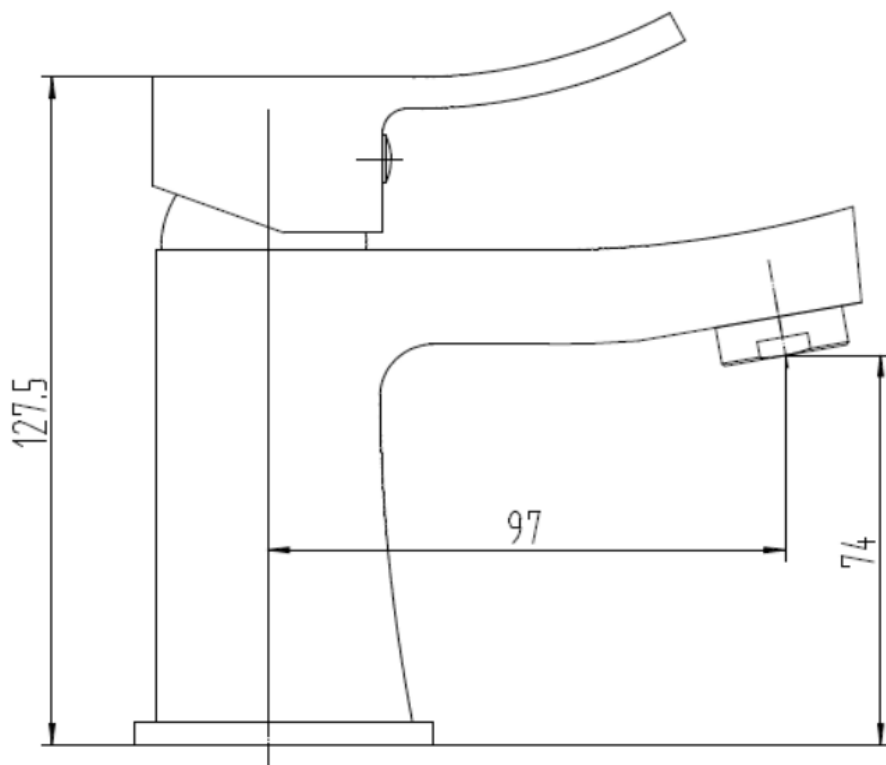

Brand : LINEA, China
Name : Basin mixer with pull type pop up
Item Code : 3201CR

Designer :
Color / Finish: Chrome Plated
Dimensions : 127.5 mm Height
97 mm Spout Projection

Product info:
• Basin Mixer
• With pull type pop up

Add-ons:
• $\frac{1}{2}$ x 3/8 angle valves (2pcs)

Flushing of pipe must be done before fittings are installed. Failure to do so voids the warranty.
Follow cleaning instructions and avoid using any harmful chemicals.
All information is for reference only. Installation shall always be based on the specs provided with actual delivered items.
For more info, visit www.sanitecph.com