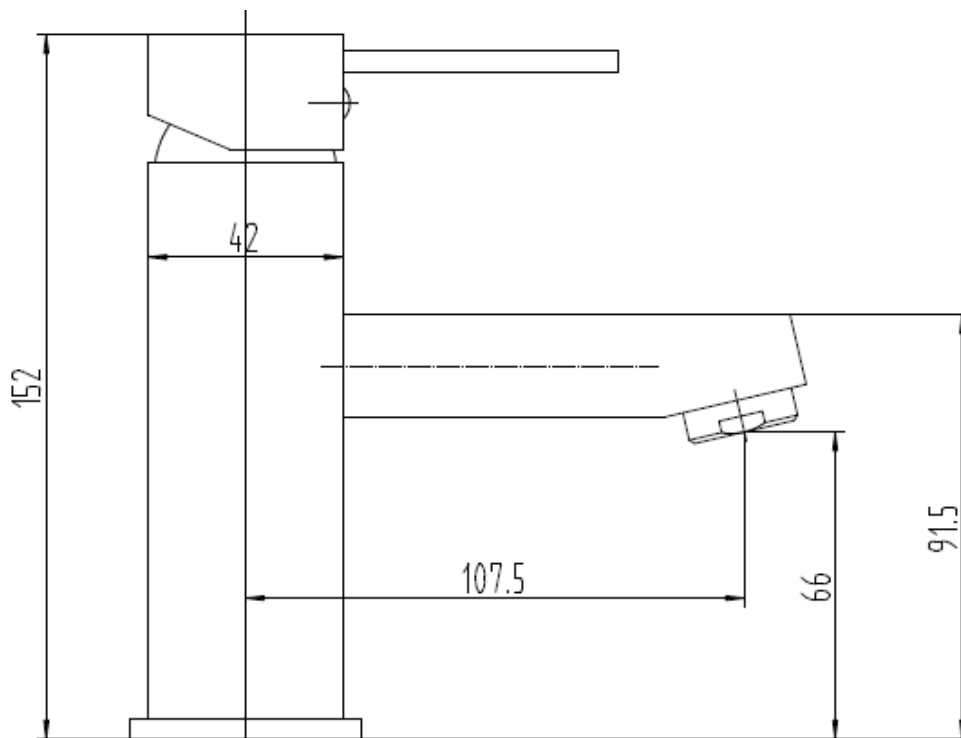

Brand : LINEA, China
Name : Basin mixer with pull type pop up
Item Code : 3174CR
Designer :
Color / Finish: Chrome Plated
Dimensions : 152 mm Height
107.5 mm Spout Projection

Product info:

- Basin Mixer
- With pull type pop up

Add-on:

- $\frac{1}{2}$ x $\frac{3}{8}$ angle valves (2pcs)

Flushing of pipe must be done before fittings are installed. Failure to do so voids the warranty.

Follow cleaning instructions and avoid using any harmful chemicals.