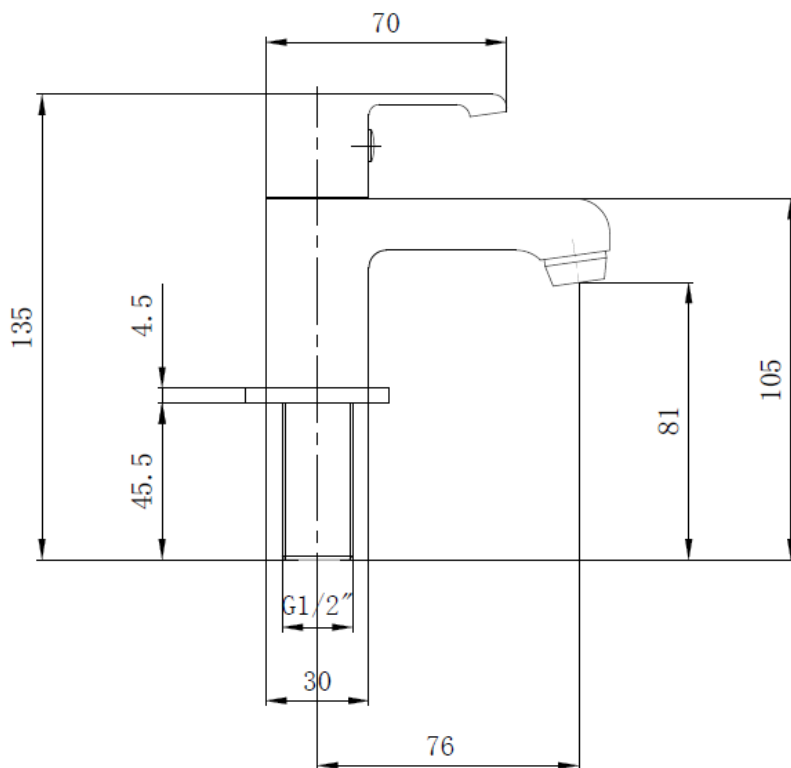

Brand : LINEA, China
 Name : Basin pillar tap
 Item Code : 3106-1/2
 Designer :
 Color / Finish: Chrome Plated
 Dimensions : 135 mm height
 76 mm spout projection

Product info:

- Basin Pillar Tap

Add-ons:

- ½ x ½ flexible hose (1pc)
- ½ x ½ angle valves (1pc)
- Pop-up waste

Flushing of pipe must be done before fittings are installed. Failure to do so voids the warranty.
 Follow cleaning instructions and avoid using any harmful chemicals.
 All information is for reference only. Installation shall always be based on the specs provided with actual delivered items.
 For more info, visit www.sanitecph.com