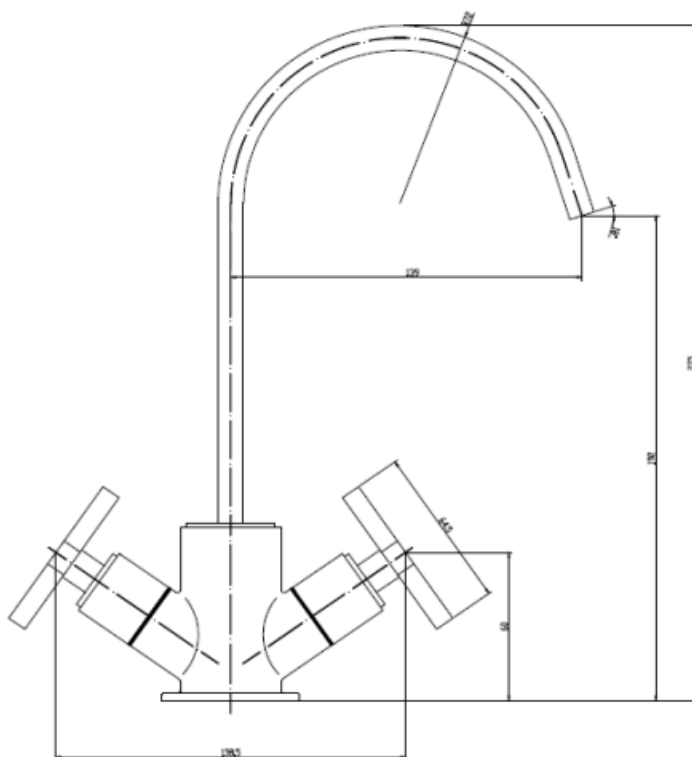

Brand : LINEA, China  
Name : Sink mixer 2handle flat spout  
Item Code : 3089CR

Designer :  
Color / Finish: Chrome Plated  
Dimensions : 275 mm height  
139 mm spout projection

**Product info:**

- Sink mixer
- 2 handle flat spout

**Add-ons:**

- ½ x 3/8 angle valves (2pcs)

Flushing of pipe must be done before fittings are installed. Failure to do so voids the warranty.

Follow cleaning instructions and avoid using any harmful chemicals.