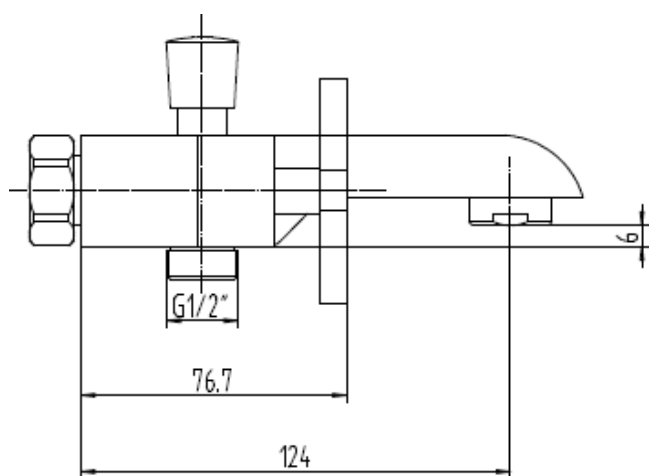

Flushing of pipe must be done before fittings are installed. Failure to do so voids the warranty.

Follow cleaning instructions and avoid using any harmful chemicals.

All information is for reference only. Installation shall always be based on the specs provided with actual delivered items.

For more info, visit www.sanitecph.com