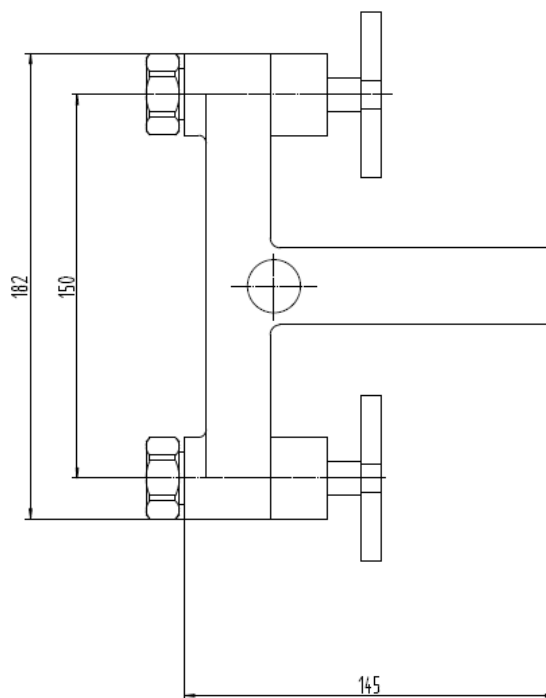

Flushing of pipe must be done before fittings are installed. Failure to do so voids the warranty.

Follow cleaning instructions and avoid using any harmful chemicals.

All information is for reference only. Installation shall always be based on the specs provided with actual delivered items.

For more info, visit www.sanitecph.com