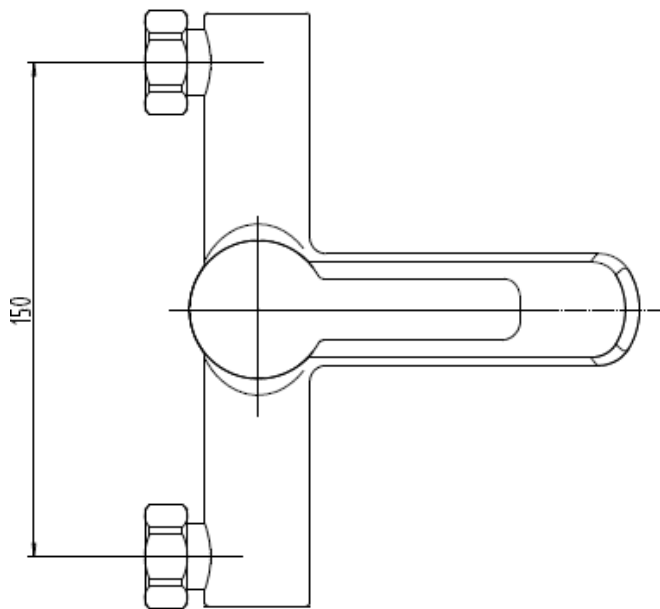

Brand : LINEA, China  
Name : Exposed bath/shower mixer with hand shower set  
Item Code : 1205CR  
Designer :  
Color / Finish: Chrome Plated  
Dimensions : 100 mm spout projection

Product info:

- Exposed bath/shower mixer
- With hand shower set