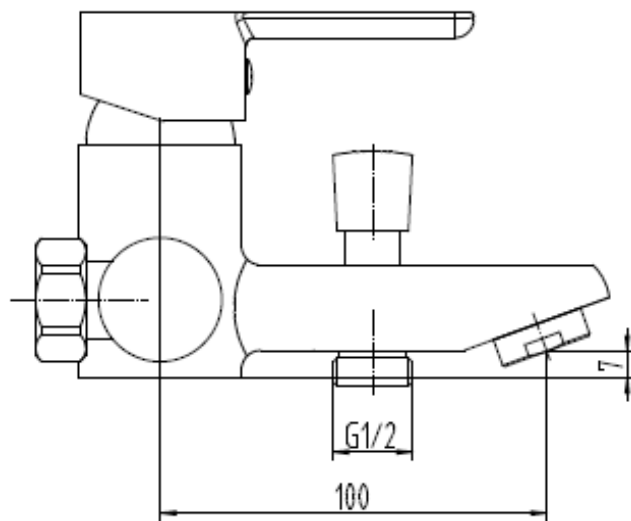

Brand : LINEA, China  
Name : Exposed bath/shower mixer with hand shower set  
Item Code : 1205CR  
Designer :  
Color / Finish: Chrome Plated  
Dimensions : 100 mm spout projection

Product info:

- Exposed bath/shower mixer
- With hand shower set