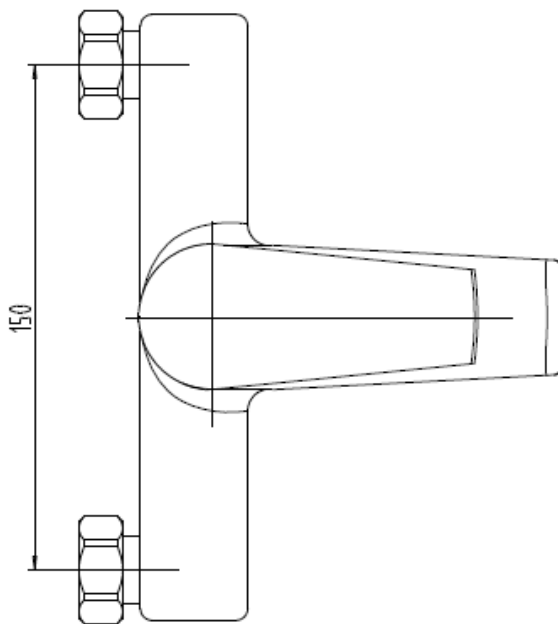

Brand : LINEA, China
Name : Exposed bath/shower mixer with hand shower set
Item Code : 1204CR
Designer :
Color / Finish: Chrome Plated
Dimensions : 89 mm spout projection

Product info:

- Exposed bath/shower mixer
- With hand shower set