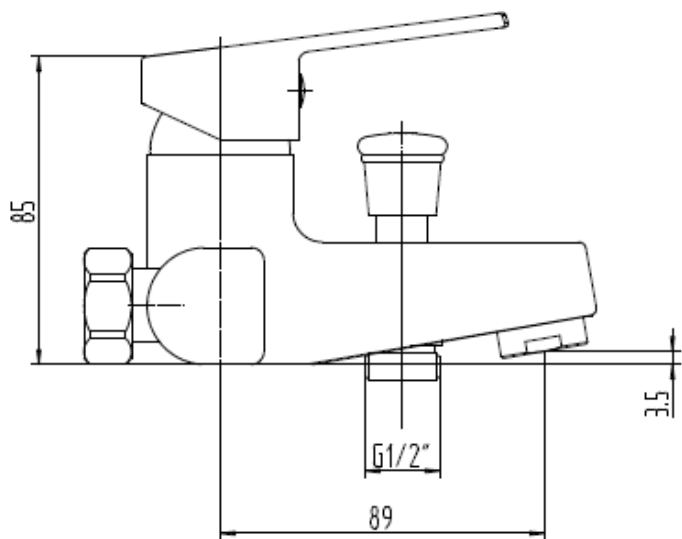

Brand : LINEA, China
Name : Exposed bath/shower mixer with hand shower set
Item Code : 1204CR
Designer :
Color / Finish: Chrome Plated
Dimensions : 89 mm spout projection

Product info:

- Exposed bath/shower mixer
- With hand shower set