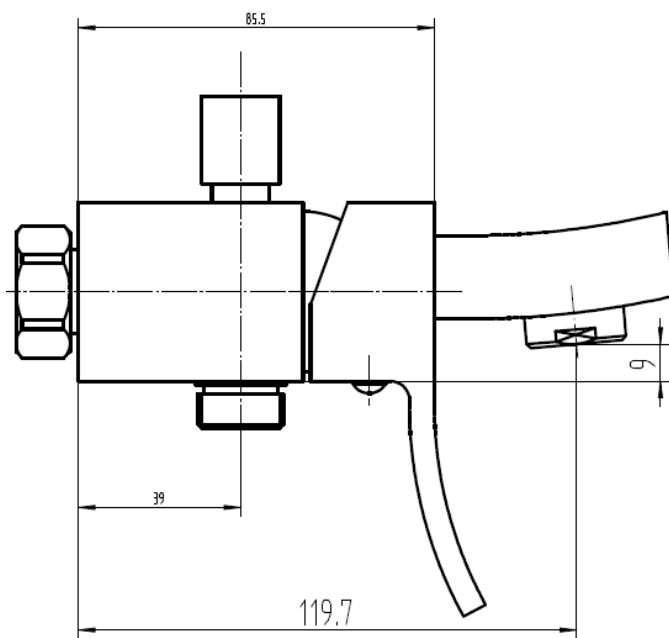

Brand : LINEA, China
Name : Exposed bath/shower mixer with hand shower set
Item Code : 1201CR
Designer :
Color / Finish: Chrome Plated
Dimensions : 119.7mm spout projection

Product info:

- Exposed bath/shower mixer
- With hand shower set