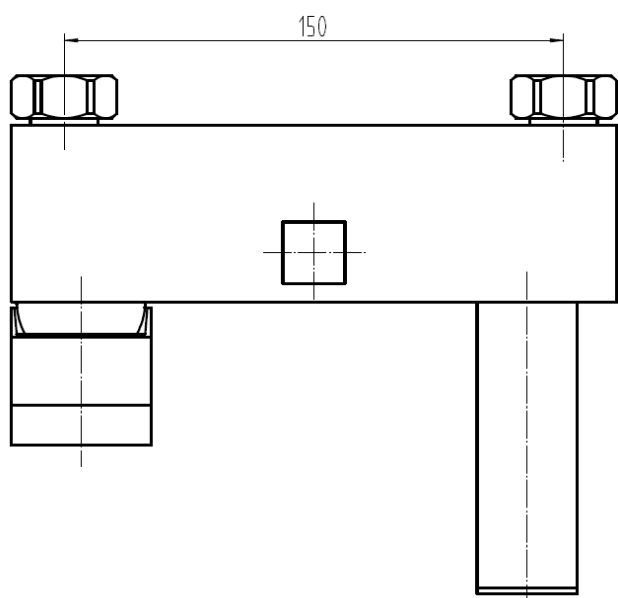

Brand : LINEA, China
Name : Exposed bath/shower mixer with hand shower set
Item Code : 1201CR
Designer :
Color / Finish: Chrome Plated
Dimensions : 119.7mm spout projection

Product info:

- Exposed bath/shower mixer
- With hand shower set