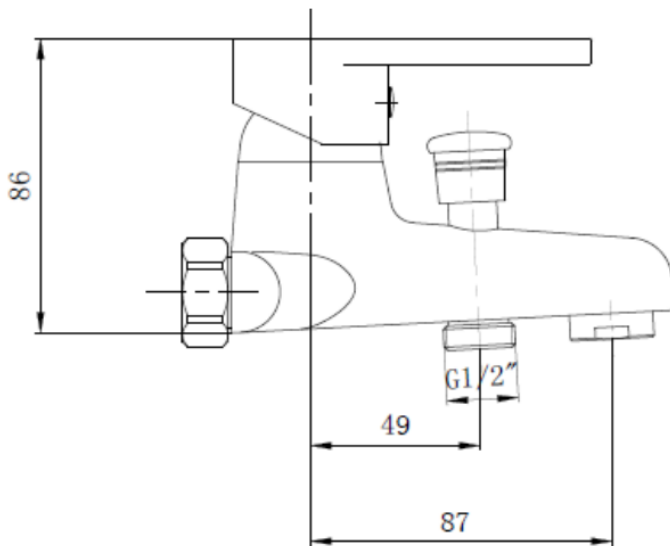

Brand : LINEA, China  
Name : Sink mixer 2handle flat spout  
Item Code : 1015CR

Designer :

Color / Finish: Chrome Plated

Dimensions : 86 mm height  
87 mm spout projection

Product info:

- Exposed bath/shower mixer
- With handshower set