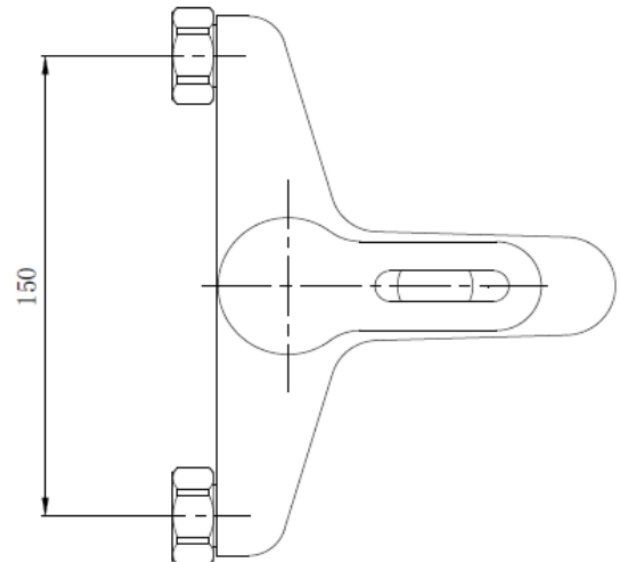

Brand : LINEA, China  
Name : Sink mixer 2handle flat spout  
Item Code : 1015CR

Designer :

Color / Finish: Chrome Plated

Dimensions : 86 mm height  
87 mm spout projection

Product info:

- Exposed bath/shower mixer
- With handshower set