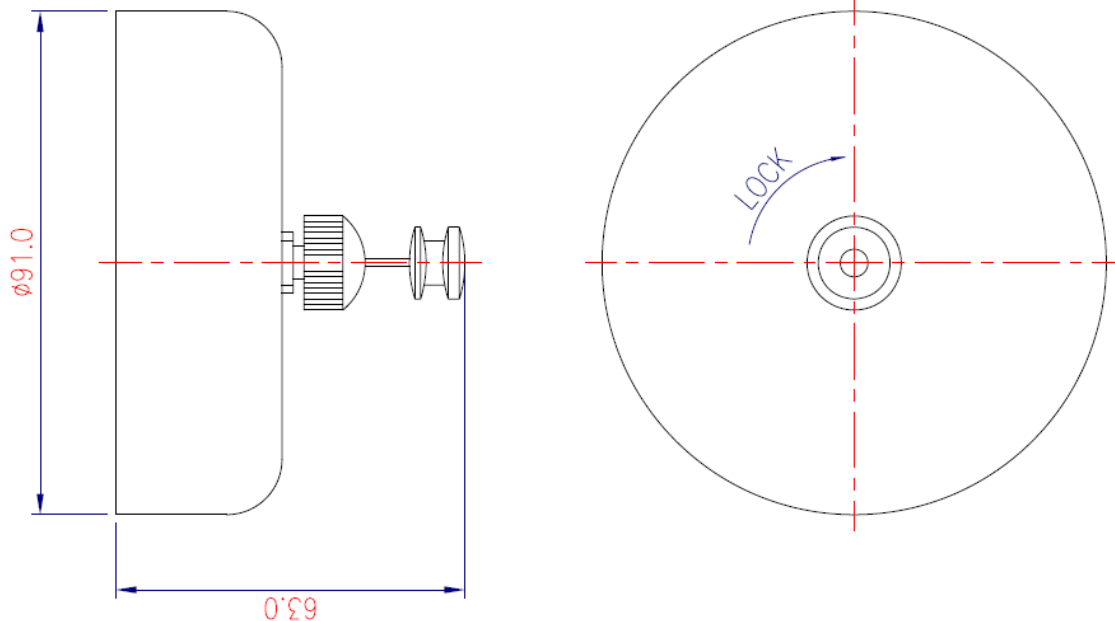

Brand : LCM, China
Name : LAVO Clothesline
Item Code : 1021.1002
Designer :
Color / Finish: Chrome plated
Dimensions : 63 mm L x Ø91 mm

Product info:

- Extractable Clothesline

Follow cleaning instructions and avoid using any harmful chemicals. Failure to do so voids the warranty.