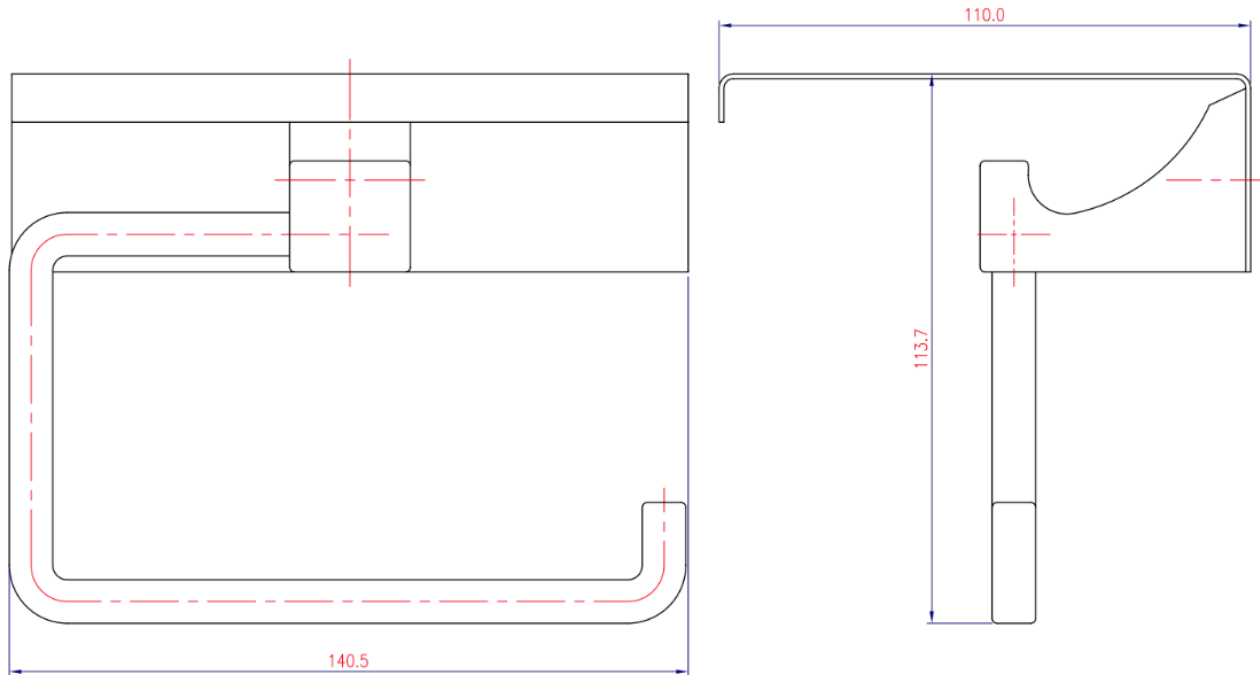

Brand : LCM, China
Name : SERIE LCM Roll holder with Shelf
Item Code : 31355B.2602
Designer :
Color / Finish: Stainless Steel
Dimensions : 140 x 113.7 x 110 mm

Product info:

- SERIE LCM Roll holder
- With Shelf