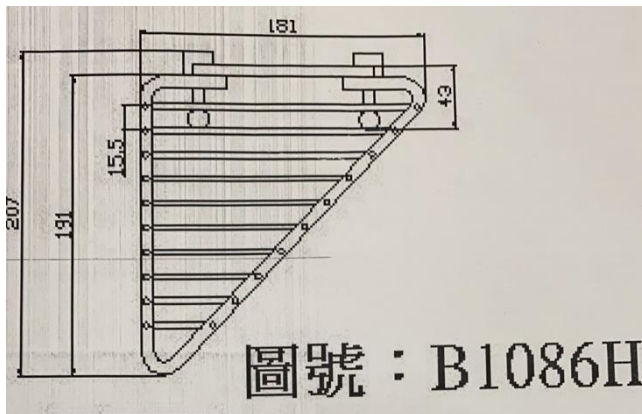

Brand : LCM, China
 Name : Shower basket 2-tiered
 Item Code : 1086H.2602

Designer :
 Color / Finish: Stainless Steel
 Dimensions : 440 mm height

- Product info:
- Shower basket
 - 2-tiered

Flushing of pipe must be done before fittings are installed. Failure to do so voids the warranty.
 Follow cleaning instructions and avoid using any harmful chemicals.
 All information is for reference only. Installation shall always be based on the specs provided with actual delivered items.
 For more info, visit www.sanitecph.com