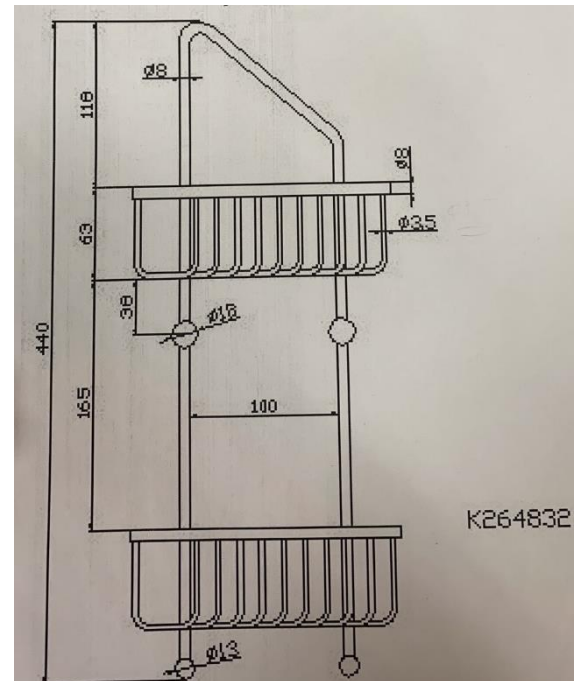

Brand : LCM, China
 Name : Shower basket 2-tiered
 Item Code : 1086H.2602

Designer :
 Color / Finish: Stainless Steel
 Dimensions : 440 mm height

- Product info:
- Shower basket
 - 2-tiered

Flushing of pipe must be done before fittings are installed. Failure to do so voids the warranty.
 Follow cleaning instructions and avoid using any harmful chemicals.
 All information is for reference only. Installation shall always be based on the specs provided with actual delivered items.
 For more info, visit www.sanitecph.com