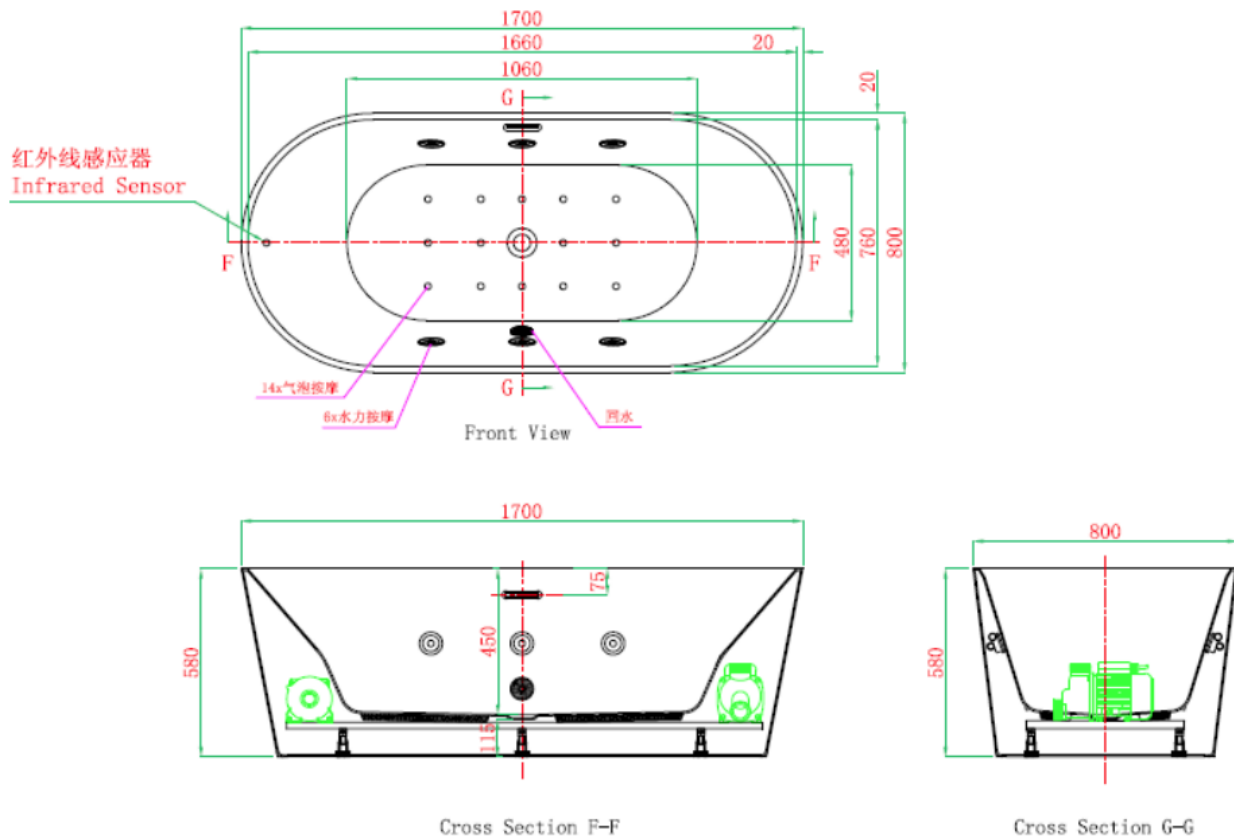

Brand : Kreiner, China  
 Name : Whirlpool Freestanding tubs  
 Item Code : VICTORIA  
 Designer :  
 Color / Finish: White  
 Dimensions : 1700 x 800 x 580 mm

- Product info:
- Freestanding tubs
  - With 14 air jets, infrared control
  - With waste
  - Overflow and feet