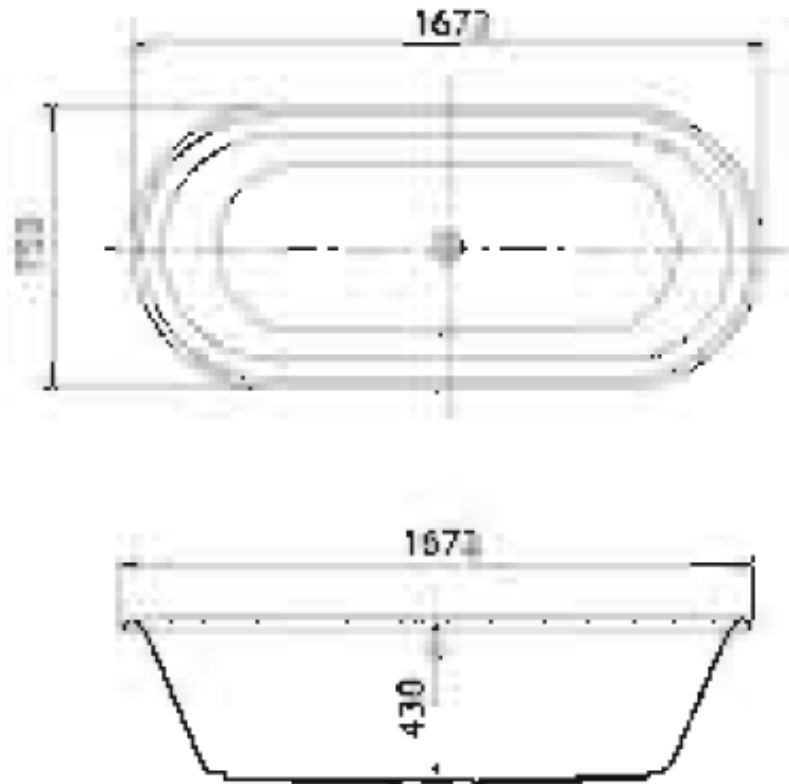

Brand : Kreiner, China
Name : KM1672 Inlay tubs
Item Code : KM1672
Designer :
Color / Finish: White
Dimensions : 1672 mm x 752 mm x 430 mm

Product info:

- Vol. capacity- 224 liters.
- With KF0413 waste & overflow