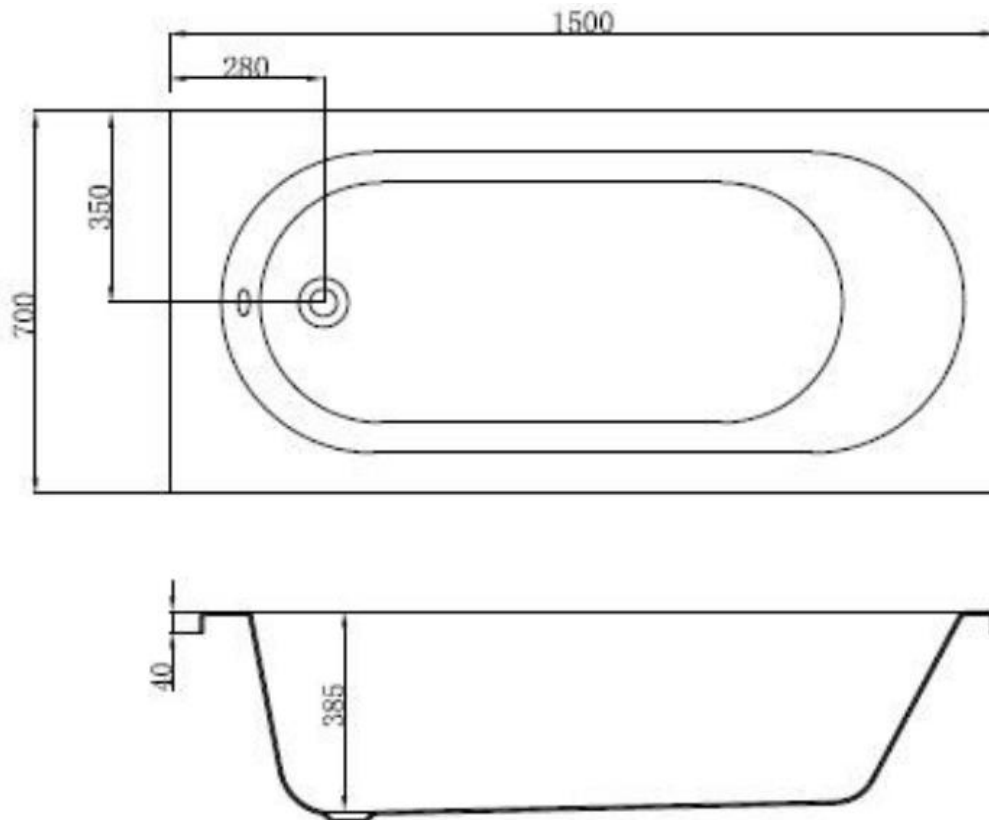

Brand : Kreiner, China  
Name : KC1500 Inlay tubs  
Item Code : KC1500  
Designer :  
Color / Finish: White  
Dimensions : 1500 x 700 x 385 mm

Product info:

- with KF0413 waste and overflow

Flushing of pipe must be done before fittings are installed. Failure to do so voids the warranty.  
Follow cleaning instructions and avoid using any harmful chemicals.  
All information is for reference only. Installation shall always be based on the specs provided with actual delivered items.  
For more info, visit [www.sanitecph.com](http://www.sanitecph.com)