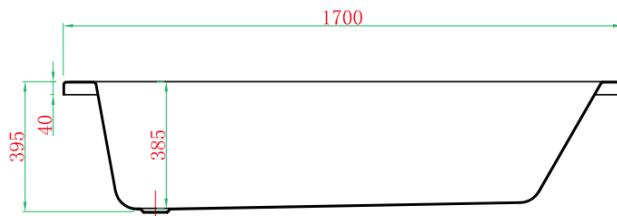

Brand : Kreiner, China
 Name : Inlay Tub KB1700
 Item Code : KB1700
 Designer :
 Color / Finish: White
 Dimensions : 1700mm x 750mm x 420mm

Product info:
 • KF0413 waste & overflow

A-A

B-B

Flushing of pipe must be done before fittings are installed. Failure to do so voids the warranty.
 Follow cleaning instructions and avoid using any harmful chemicals.
 All information is for reference only. Installation shall always be based on the specs provided with actual delivered items.
 For more info, visit www.sanitecph.com