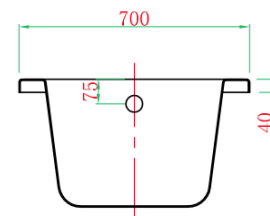

Brand : Kreiner, China
 Name : Inlay Tub KB1700
 Item Code : KB1700
 Designer :
 Color / Finish: White
 Dimensions : 1700mm x 750mm x 420mm

Product info:
 • KF0413 waste & overflow

A-A

B-B

Flushing of pipe must be done before fittings are installed. Failure to do so voids the warranty.
 Follow cleaning instructions and avoid using any harmful chemicals.
 All information is for reference only. Installation shall always be based on the specs provided with actual delivered items.
 For more info, visit www.sanitecph.com