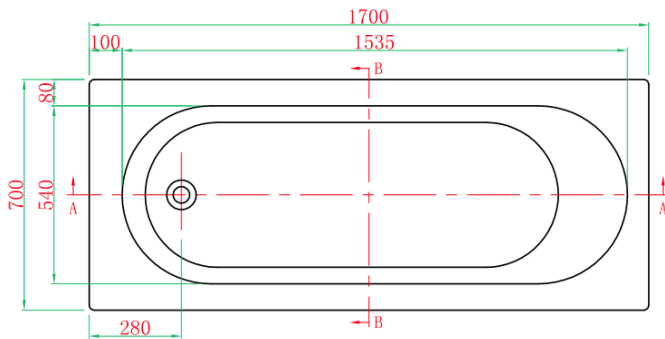

Brand : Kreiner, China
 Name : Inlay Tub KB1700
 Item Code : KB1700
 Designer :
 Color / Finish: White
 Dimensions : 1700mm x 750mm x 420mm

Product info:
 • KF0413 waste & overflow

A-A

B-B

Flushing of pipe must be done before fittings are installed. Failure to do so voids the warranty.
 Follow cleaning instructions and avoid using any harmful chemicals.
 All information is for reference only. Installation shall always be based on the specs provided with actual delivered items.
 For more info, visit www.sanitecph.com