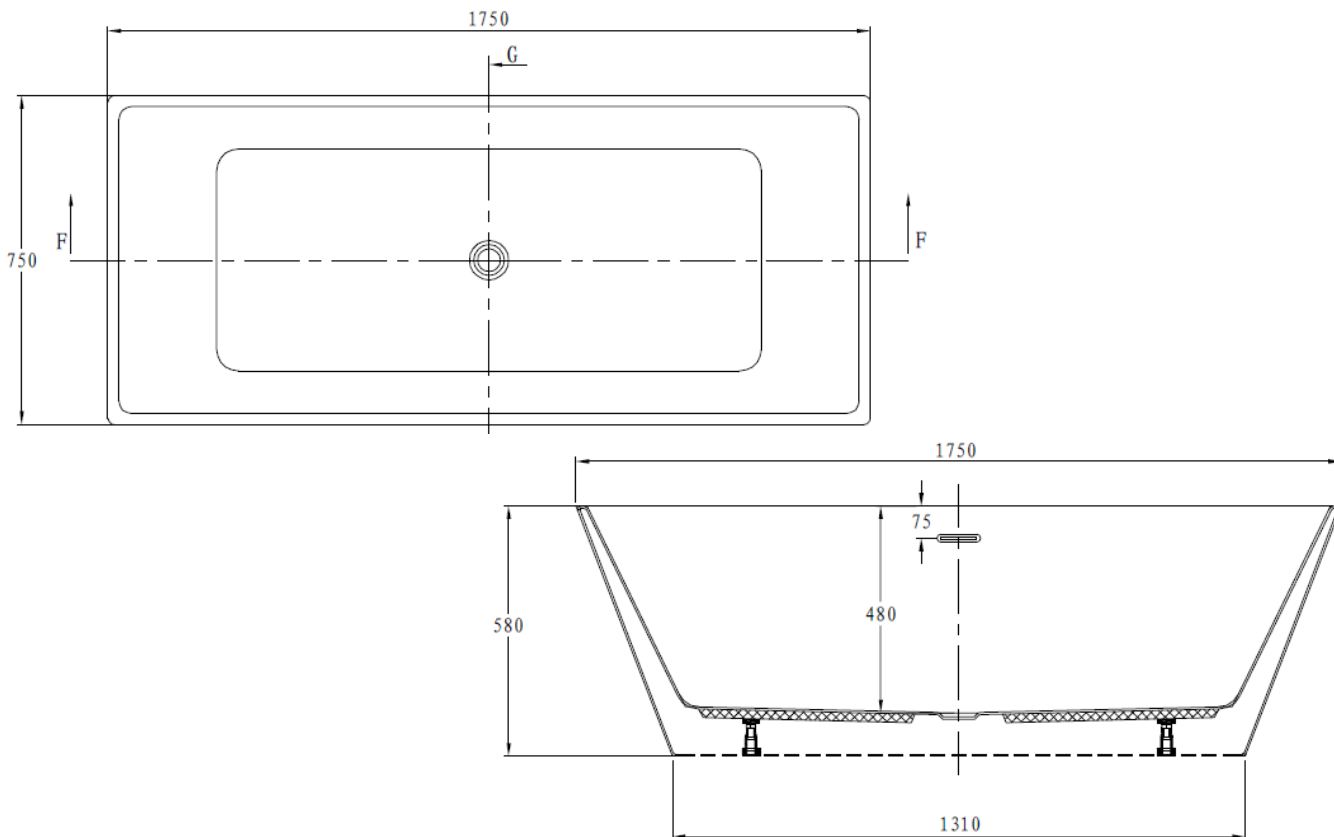

Brand : Kreiner, China  
 Name : IBIZA Freestanding tubs  
 Item Code : IBIZA  
 Designer :  
 Color / Finish: White  
 Dimensions : 1750 mm x 750 mm x 580 mm

**Product info:**

- With slim line waste
- With KR001 fixation bracket Volume Capacity (liters): 261