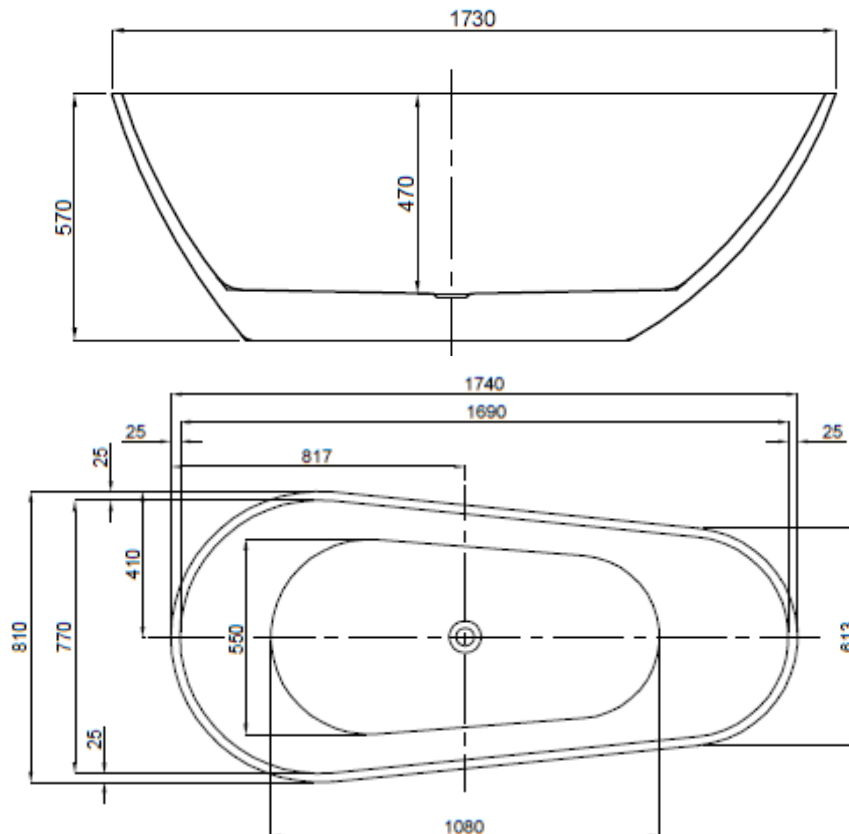

Brand : Kreiner, China
 Name : DRESDEN Freestanding tubs
 Item Code : DRESDEN

Designer :
 Color / Finish: White
 Dimensions : 1740 x 820 x 580 mm

Product info:

- With slim line waste
- With KR001 fixation bracket Volume Capacity (liters): 283