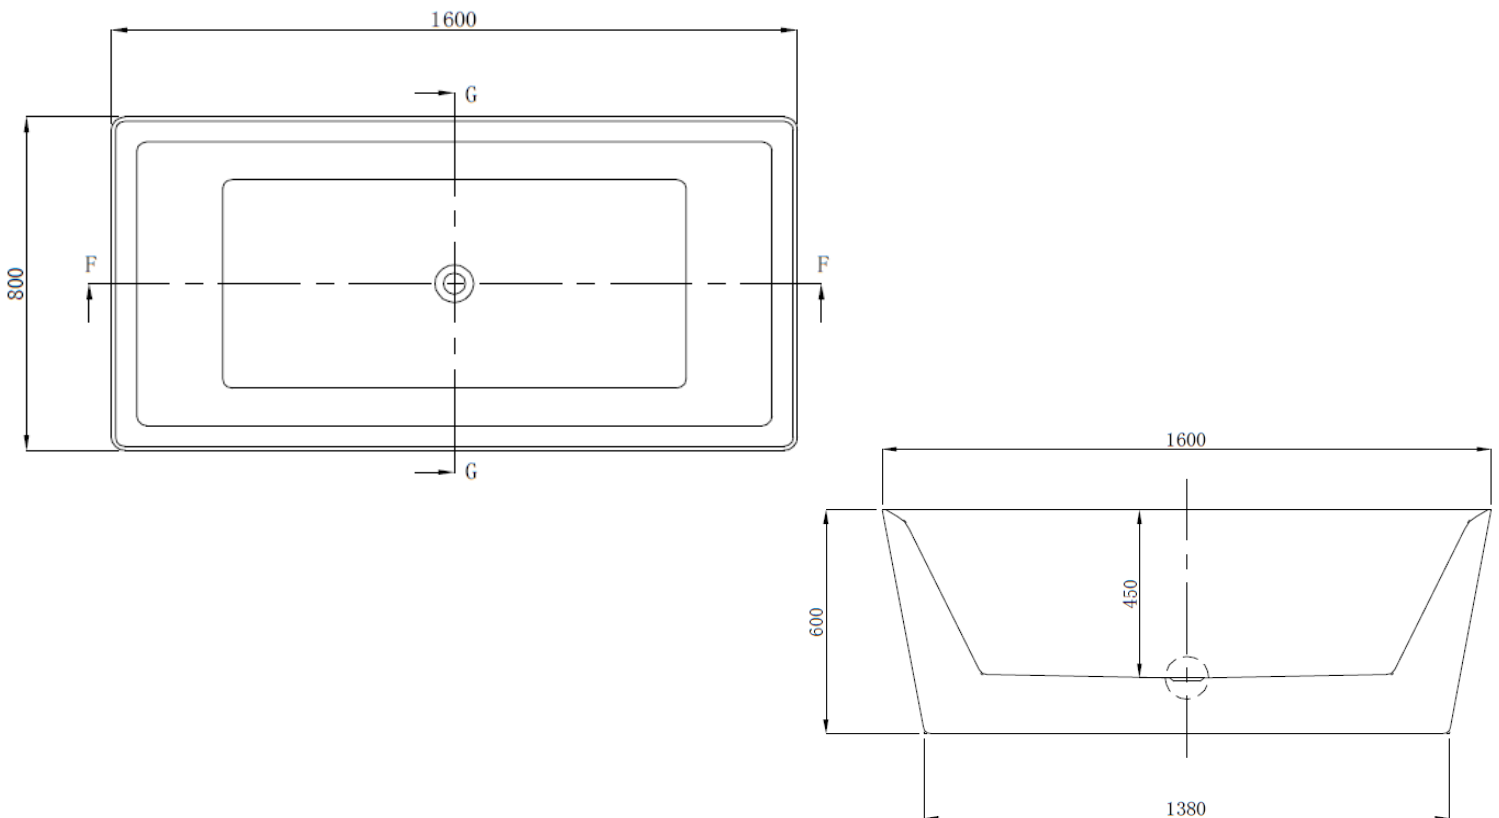

Brand : Kreiner, China  
 Name : CONGO Freestanding tubs  
 Item Code : CONGO  
 Designer :  
 Color / Finish: White  
 Dimensions : 1600 mm x 800 mm x 600 mm

**Product info:**

- With plastic waste
- With KR001 fixation bracket Volume Capacity (liters): 262