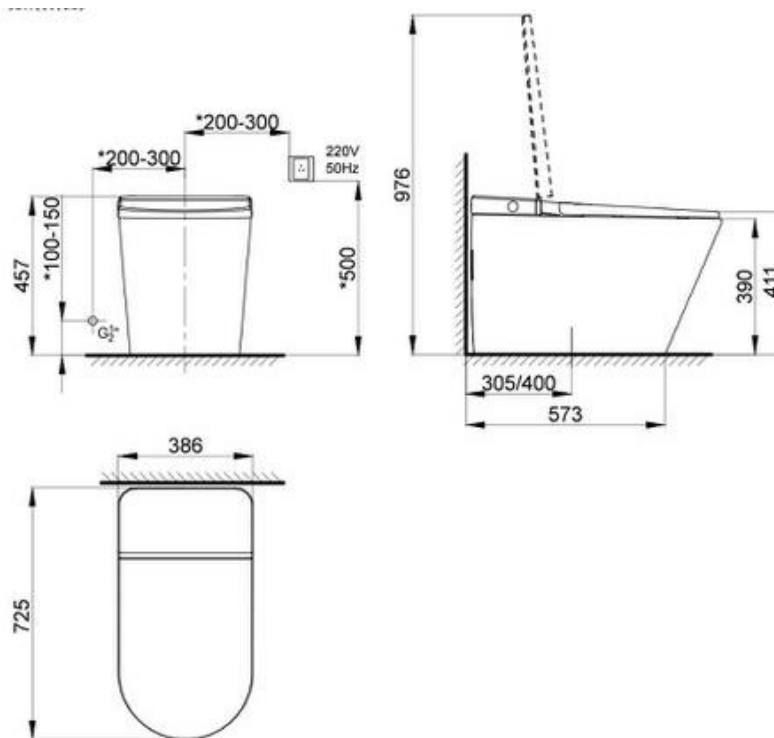

Brand : AXENT, Switzerland/China  
 Name : PRIMUS 1-Piece tankless toilet  
 Item Code : W330-0431-M1  
 Designer :  
 Color / Finish: White  
 Dimensions : 820 x 490 x 585 mm

**Product info:**

- 1-Piece tankless toilet
  - With space silver
  - 305mm rough in
  - 4.8l single flushing
  - Soft closing seat
  - Cover waste gasket
- 
- Angle Valve ½ x ½
  - Rubber Seal