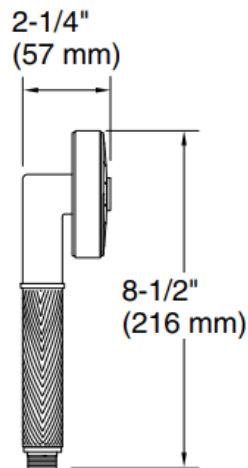

Brand : KALLISTA
Name : Pinna Paletta Hand shower and Hose
Item Code : P24938-ADW-AD
Designer : Laura Kirar
Color / Finish: Antique Nickel Silver
Dimensions : 81 x 216 x 57 mm

Product info:

- Hand shower
- Hose 59" (1499 mm)
- Single-function spray
- 1.75 gal/min (6.6 l/min) flow rate
- 1/2" NPT connection
- Solid brass construction for durability and reliability