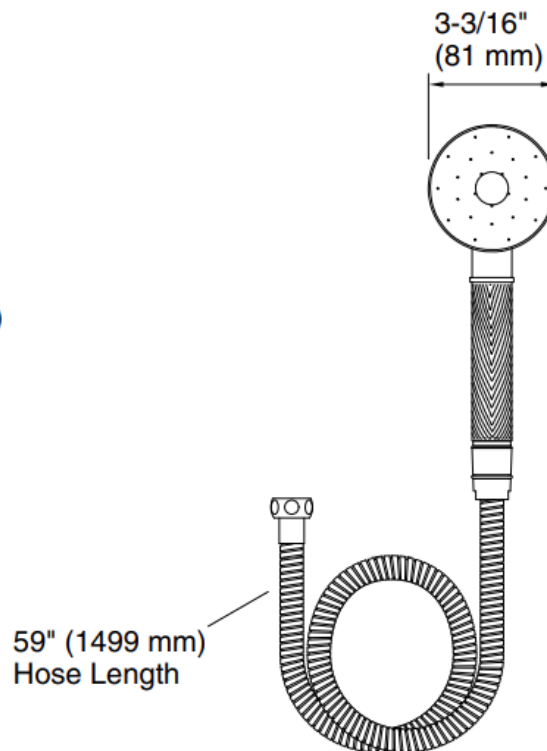

Brand : KALLISTA
Name : Pinna Paletta Hand shower and Hose
Item Code : P24938-ADW-AD
Designer : Laura Kirar
Color / Finish: Antique Nickel Silver
Dimensions : 81 x 216 x 57 mm

Product info:

- Hand shower
- Hose 59" (1499 mm)
- Single-function spray
- 1.75 gal/min (6.6 l/min) flow rate
- 1/2" NPT connection
- Solid brass construction for durability and reliability