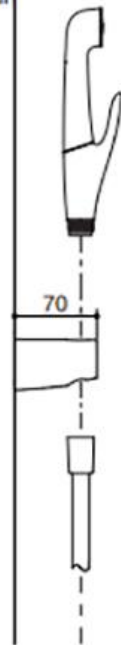

Product info:

- Luxe Hygiene Spray
- With Hose and Bracket

Dimensions are approximate.
Unit: mm

Finished Wall