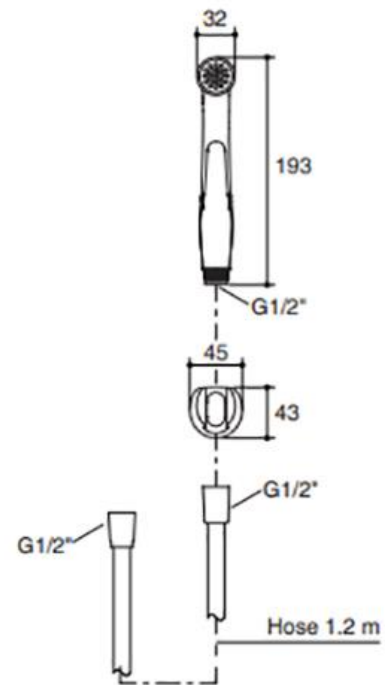

Product info:

- Luxe Hygiene Spray
- With Hose and Bracket

Dimensions are approximate.
Unit: mm

Finished Wall