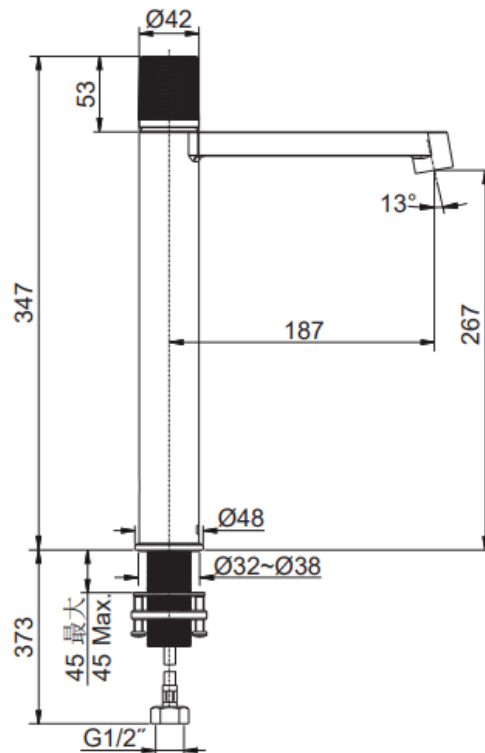

Brand : KOHLER
 Name : COMPONENTS Single Control basin faucet
 Item Code : KEX28095T-8-2MB
 Designer :
 Color / Finish: Brushed Moderne Brass
 Dimensions : (See data drawing below for dimensions)

Product info:

- Super Tall single handle lavatory faucet
- Oly handle
- Solid metal construction for durability and reliability

Flushing of pipe must be done before fittings are installed. Failure to do so voids the warranty.