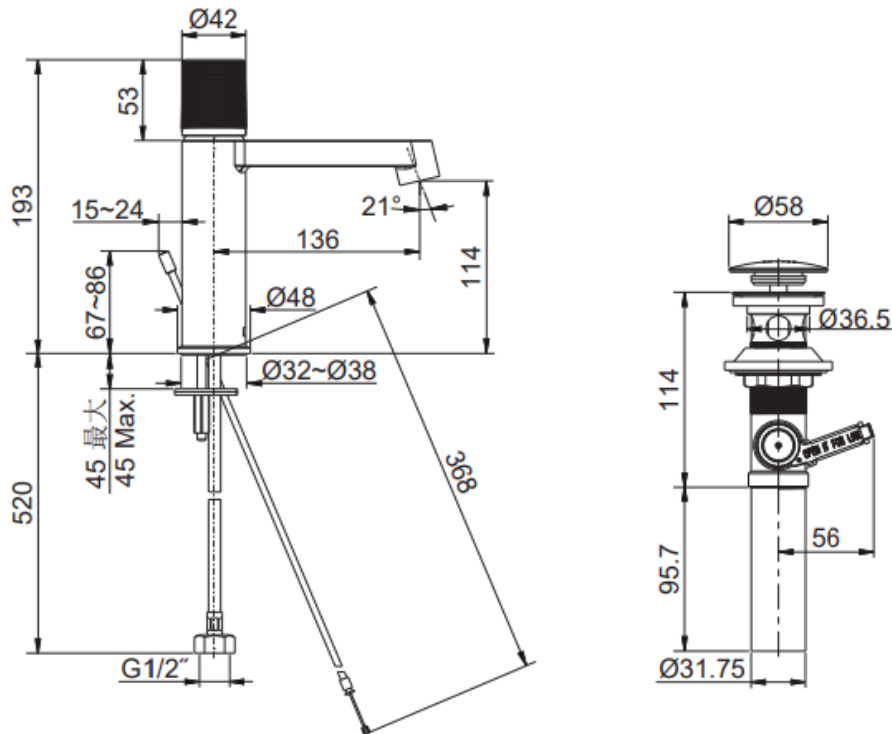

Brand : KOHLER  
 Name : Components single control basin faucet  
 Item Code : KEX28093T-8-CP  
 Designer :  
 Color / Finish: Polished Chrome  
 Dimensions : (See data drawing below for dimensions)

**Product info:**

- Single Handle Lavatory faucet- Oly Handle
- Solid Metal construction for Durabilty and Reliability
- Finishes resist corrosion and tarnishing

Flushing of pipe must be done before fittings are installed. Failure to do so voids the warranty.