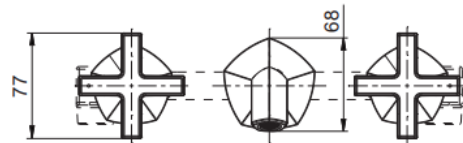

Brand : KOHLER
Name : OCCASION Wall Mounted Basin Faucet

Item Code : KEX27103T-3-RGD

Designer :

Color / Finish: Rose Gold

Dimensions : (See data drawing below for dimensions)

Product info:

- Dual handles wall mount lavatory faucet