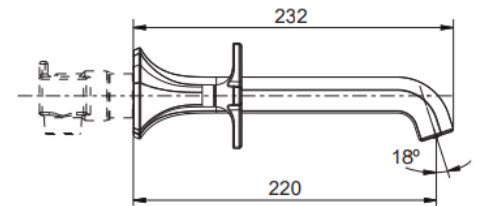

Brand : KOHLER
Name : OCCASION Wall Mounted Basin Faucet

Item Code : KEX27103T-3-RGD

Designer :

Color / Finish: Rose Gold

Dimensions : (See data drawing below for dimensions)

Product info:

- Dual handles wall mount lavatory faucet