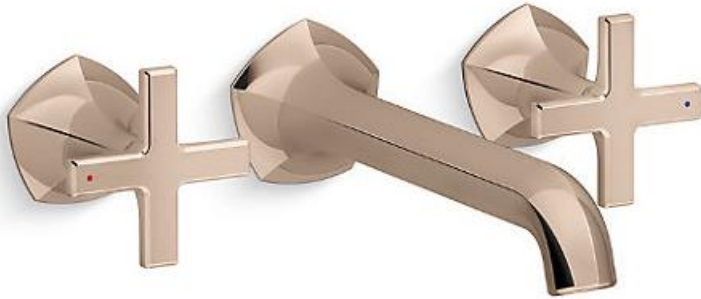

Brand : KOHLER
Name : OCCASION Wall Mounted Basin Faucet

Item Code : KEX27103T-3-RGD

Designer :

Color / Finish: Rose Gold

Dimensions : (See data drawing below for dimensions)

Product info:

- Dual handles wall mount lavatory faucet