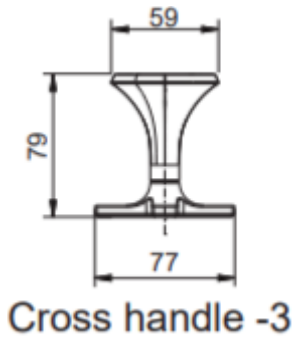

Brand : KOHLER
Name : OCCASION Wall Mounted Basin Faucet

Item Code : KEX27103T-3-RGD

Designer :

Color / Finish: Rose Gold

Dimensions : (See data drawing below for dimensions)

Product info:

- Dual handles wall mount lavatory faucet