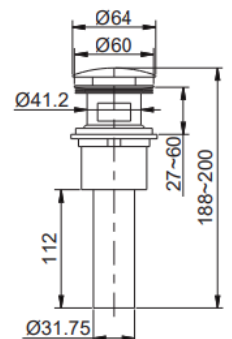

Brand : KOHLER
Name : OCCASION Wall Mounted Basin Faucet

Item Code : KEX27103T-3-RGD

Designer :

Color / Finish: Rose Gold

Dimensions : (See data drawing below for dimensions)

Product info:

- Dual handles wall mount lavatory faucet