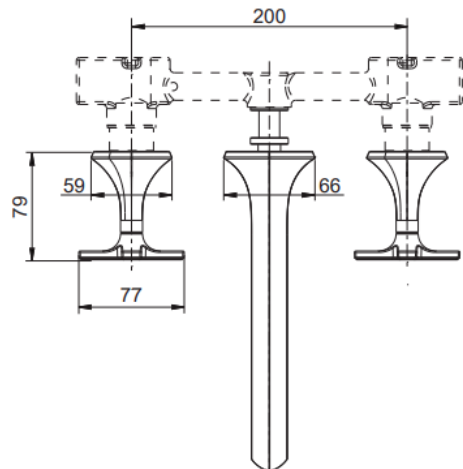

Brand : KOHLER
Name : OCCASION Wall Mounted Basin Faucet

Item Code : KEX27103T-3-RGD

Designer :

Color / Finish: Rose Gold

Dimensions : (See data drawing below for dimensions)

Product info:

- Dual handles wall mount lavatory faucet