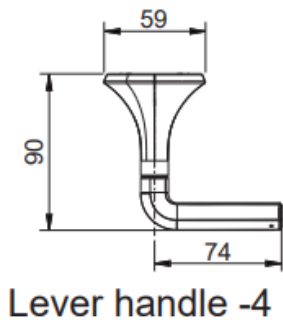

Brand : KOHLER
Name : OCCASION Wall mounted basin faucet

Item Code : KEX27103T-4-CBL

Designer :

Color / Finish: Polished Chrome + Matt Black

Dimensions : (See data drawing below for dimensions)

Product info:

- Dual handles wall mount lavatory faucet

Flushing of pipe must be done before fittings are installed. Failure to do so voids the warranty.

Follow cleaning instructions and avoid using any harmful chemicals.