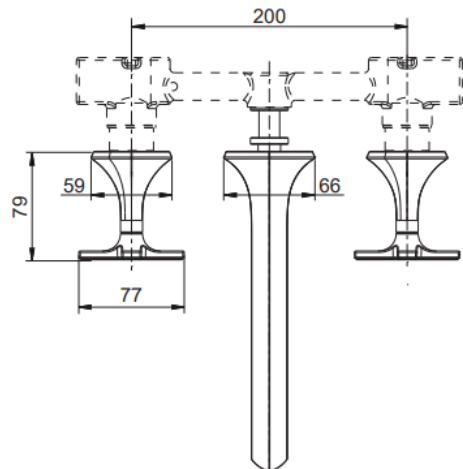

Brand : KOHLER
Name : OCCASION Wall mounted basin faucet

Item Code : KEX27103T-4-CBL

Designer :

Color / Finish: Polished Chrome + Matt Black

Dimensions : (See data drawing below for dimensions)

Product info:

- Dual handles wall mount lavatory faucet

Flushing of pipe must be done before fittings are installed. Failure to do so voids the warranty.

Follow cleaning instructions and avoid using any harmful chemicals.