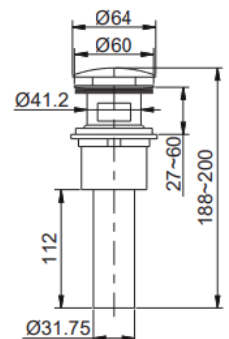

Brand : KOHLER
Name : OCCASION Wall mounted basin faucet

Item Code : KEX27103T-4-CBL

Designer :

Color / Finish: Polished Chrome + Matt Black

Dimensions : (See data drawing below for dimensions)

Product info:

- Dual handles wall mount lavatory faucet

Flushing of pipe must be done before fittings are installed. Failure to do so voids the warranty.

Follow cleaning instructions and avoid using any harmful chemicals.

All information is for reference only. Installation shall always be based on the specs provided with actual delivered items.

For more info, visit www.sanitecph.com