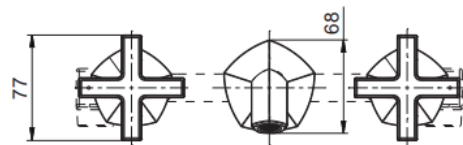

Brand : KOHLER
Name : OCCASION Wall mounted basin faucet

Item Code : KEX27103T-4-CBL

Designer :

Color / Finish: Polished Chrome + Matt Black

Dimensions : (See data drawing below for dimensions)

Product info:

- Dual handles wall mount lavatory faucet

Flushing of pipe must be done before fittings are installed. Failure to do so voids the warranty.

Follow cleaning instructions and avoid using any harmful chemicals.

All information is for reference only. Installation shall always be based on the specs provided with actual delivered items.

For more info, visit www.sanitecph.com