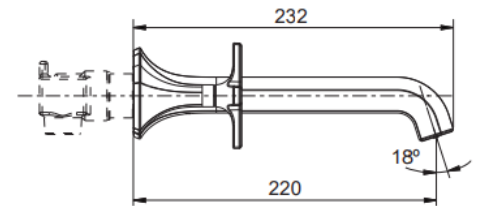

Brand : KOHLER
Name : OCCASION Wall mounted basin faucet

Item Code : KEX27103T-4-CBL

Designer :

Color / Finish: Polished Chrome + Matt Black

Dimensions : (See data drawing below for dimensions)

Product info:

- Dual handles wall mount lavatory faucet

Flushing of pipe must be done before fittings are installed. Failure to do so voids the warranty.

Follow cleaning instructions and avoid using any harmful chemicals.