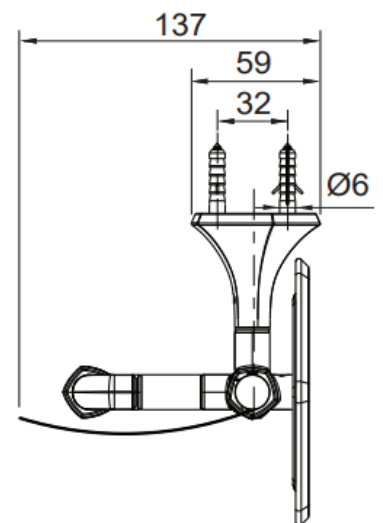

Brand : KOHLER
Name : Occasion Double cover toilet holder w/ tray
Item Code : K-EX27067T-AF
Designer :
Color / Finish: French Gold
Dimensions : 337 x 142 x 137 mm

Product info:

- Double cover toilet holder
- With tray