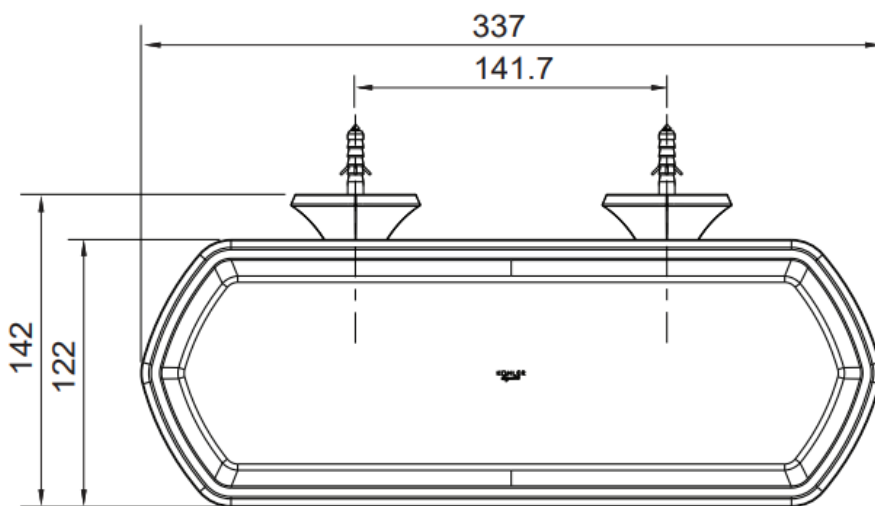

Brand : KOHLER
Name : Occasion Double cover toilet holder w/ tray
Item Code : K-EX27067T-AF
Designer :
Color / Finish: French Gold
Dimensions : 337 x 142 x 137 mm

Product info:

- Double cover toilet holder
- With tray