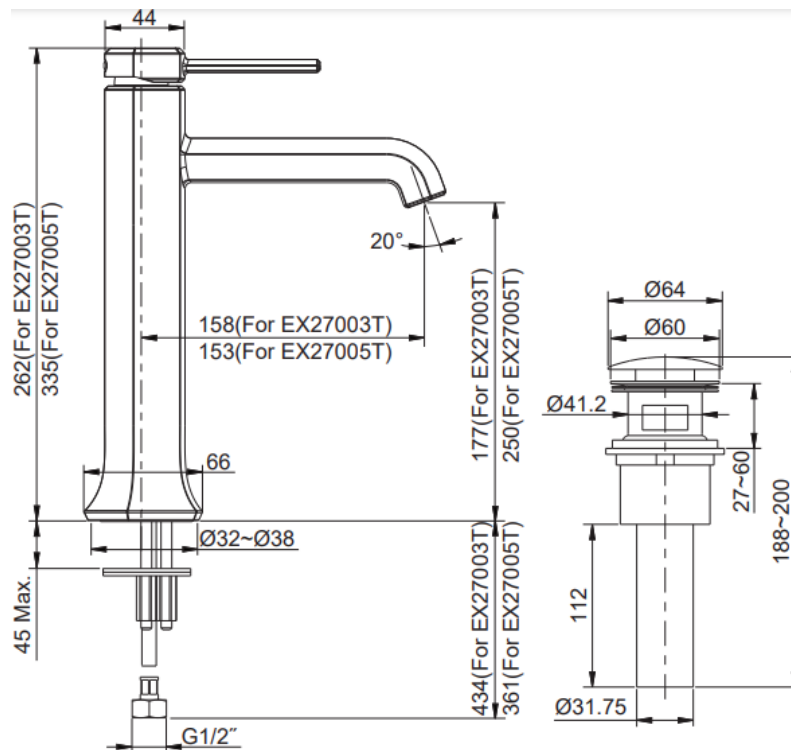

Brand : KOHLER  
 Name : Occasion Tall control faucet  
 Item Code : K-EX27003T-4-CP

Designer :  
 Color / Finish: Polished Chrome  
 Dimensions : 262 mm height  
 158 mm spout reach

**Product info:**

- Tall control faucet
- ceramic disc valves exceed industry longevity standards for a lifetime of durable performance.
- Finishes resist corrosion and tarnishing