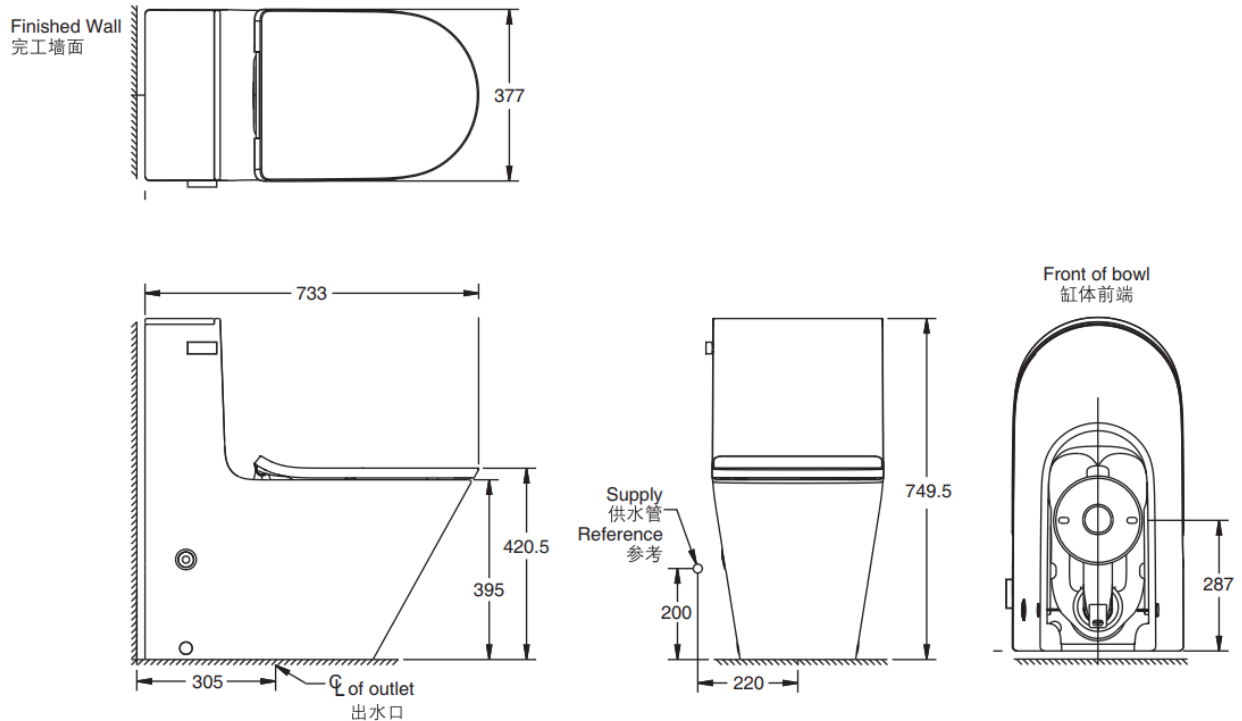

Brand : KOHLER
 Name : BRAZN one piece toilet, skirted bowl
 Item Code : K-EX22378T-SL-0
 Designer :
 Color / Finish: White
 Dimensions : 733 x 750 x 377 mm

Product info:

- One piece toilet
- Skirted bowl
- 3.0/4.8L Revolution 360 Platform
- Slim Concealed Seat with French Curve®