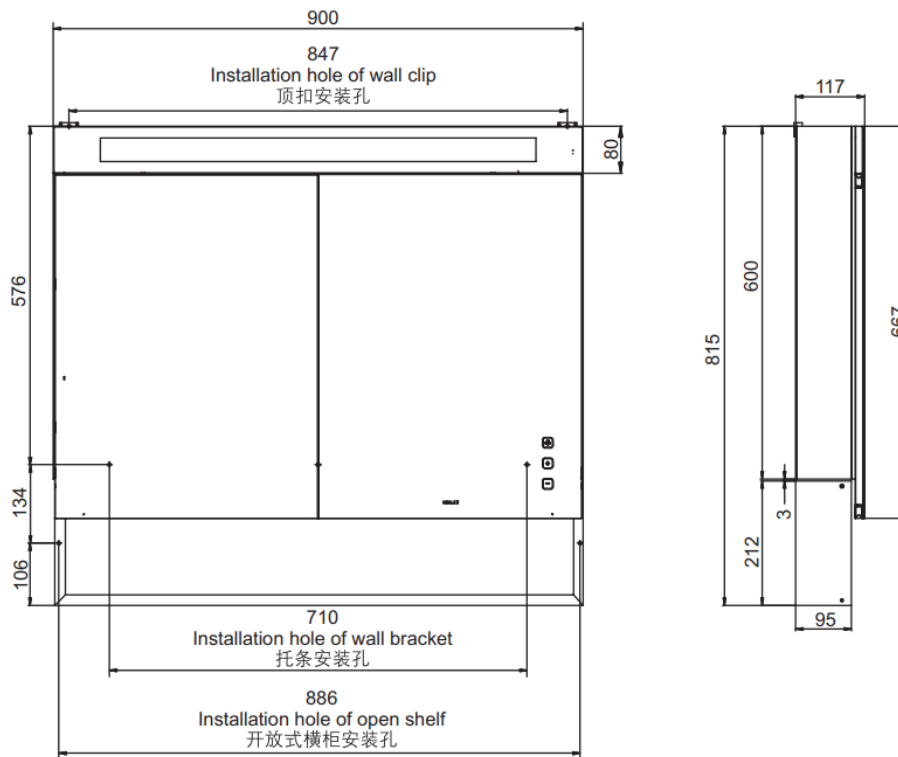

Brand : KOHLER
 Name : NEW URBANITY Mirror Cabinet with Light
 Item Code : K99932T-NA
 Designer :
 Color / Finish: Metal
 Dimensions : 900 x 815 x 117 mm

Product info:

- Mirror Cabinet
- With Light

Flushing of pipe must be done before fittings are installed. Failure to do so voids the warranty.