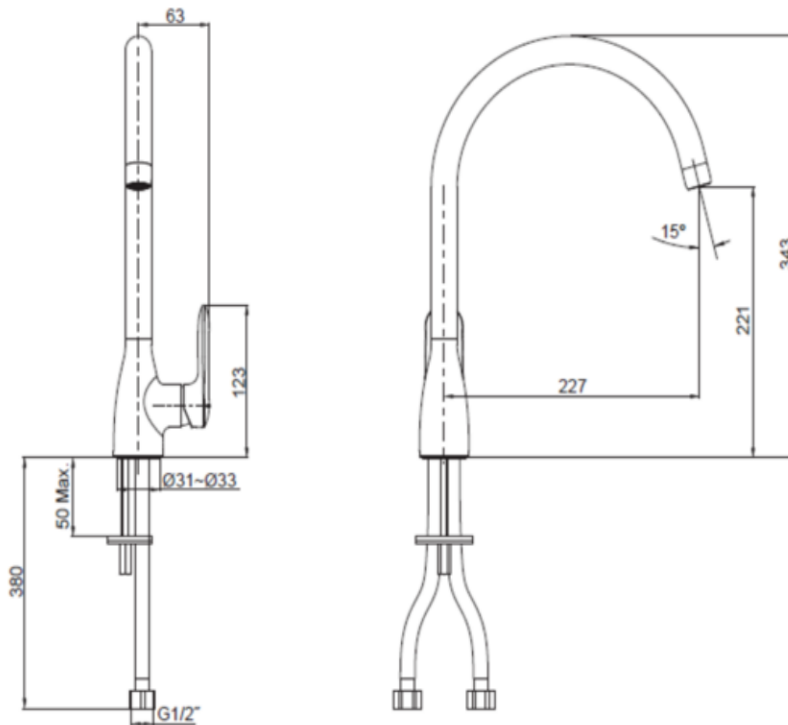

Brand : KOHLER
Name : Kumin sink faucet swivel spout
Item Code : K99480T-4E2-CP
Designer :
Color / Finish: Polished Chrome
Dimensions : 63 x 227 x 343 mm

Product info:

- Sink Faucet
- Swivel Spout
- Finishes resist corrosion and tarnishing, exceeding industry durability standards over two times.