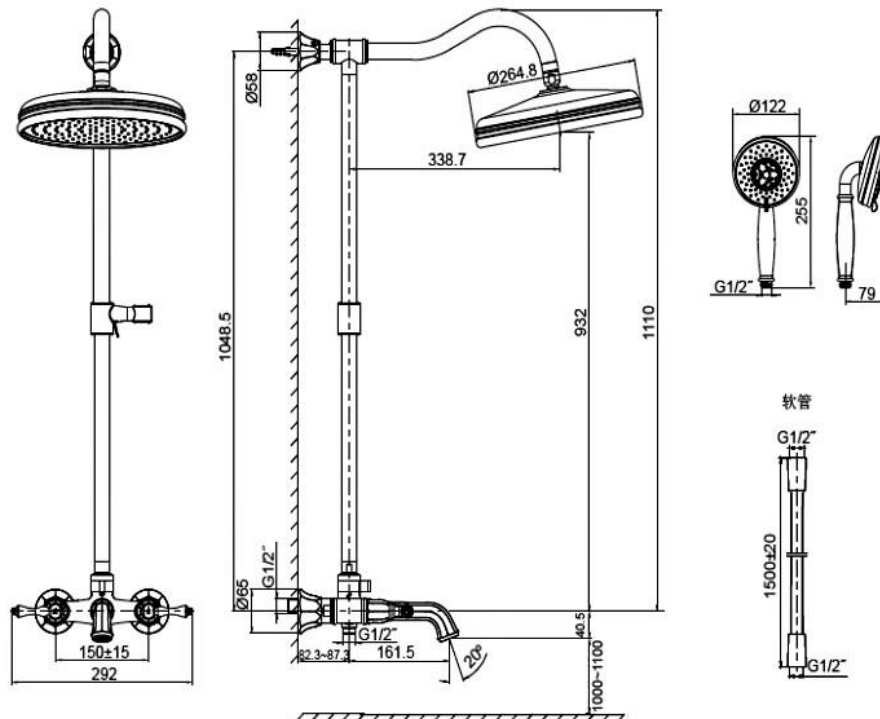

Brand : KOHLER
 Name : Kelston Exposed bath/shower mixer with hand shower
 Item Code : K-99032T-C4-CP
 Designer :
 Color / Finish: Polished Chrome
 Dimensions : (See data drawing below for dimensions)

Product info:

- Exposed Bath/Shower mixer
- With Hand Shower
- Brass construction
- G1/2" connection
- Quarter-turn ceramic disc valves
- Includes 5-way hand shower with 1.5 m hose
- Lever handle
- Ease adjustable bracket
- Includes showerhead and shower column