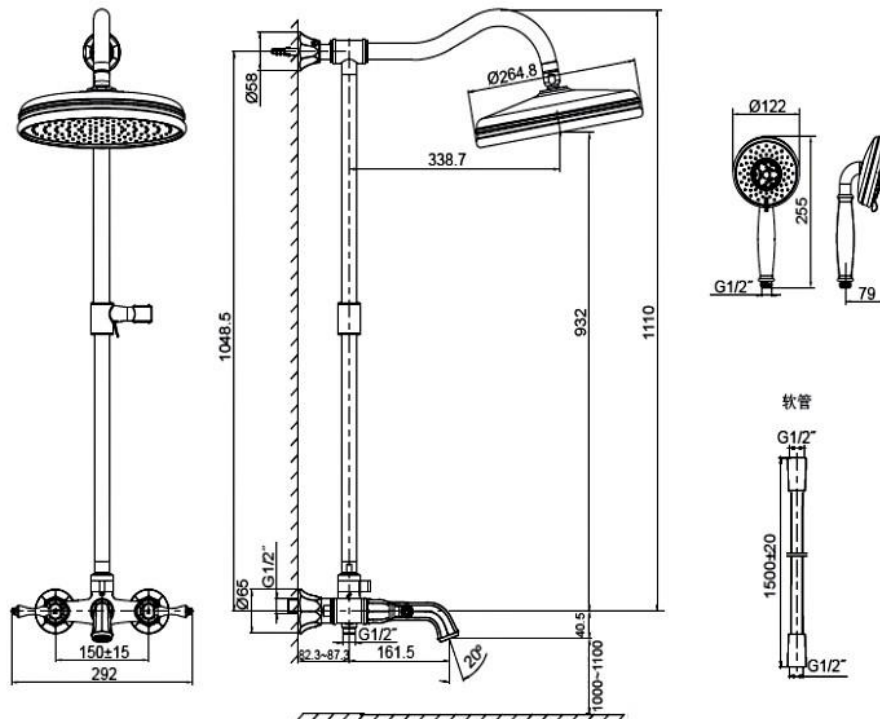

Brand : KOHLER
 Name : Kelston Shower Column
 Item Code : K-99032T-C4-2BZ
 Designer :
 Color / Finish: Oil-Rubbed Bronze
 Dimensions : (See data drawing below for dimensions)

Product info:

- Shower Column
- Brass construction
- G1/2" connection
- Quarter-turn ceramic disc valves
- Includes 5-way hand shower with 1.5 m hose
- Lever handle
- Ease adjustable bracket
- Includes showerhead and shower column