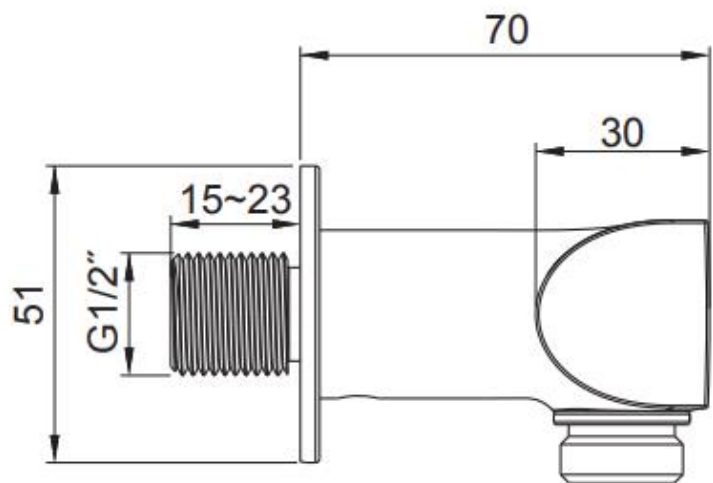

Brand : KOHLER  
Name : TAUT Exhale Bracket With Water Supply  
Item Code : K- 98354T-BL  
Designer :  
Color / Finish: Matt Black  
Dimensions : 75 x 32 x 70 mm

Product info:

- Exhale Bracket
- With water supply