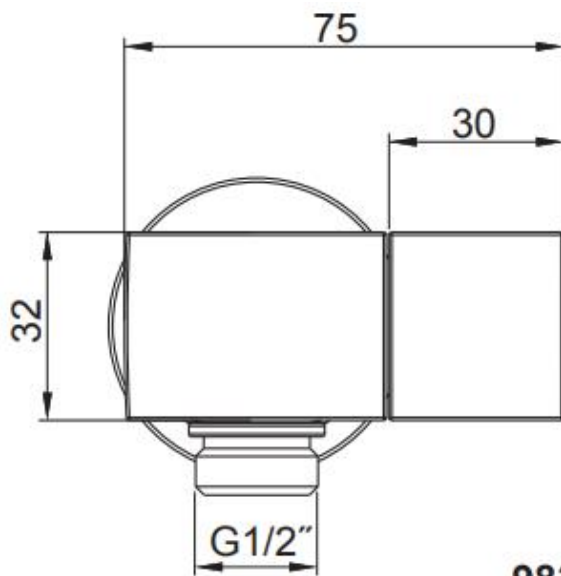

Brand : KOHLER  
Name : TAUT Exhale Bracket With Water Supply  
Item Code : K- 98354T-BL  
Designer :  
Color / Finish: Matt Black  
Dimensions : 75 x 32 x 70 mm

Product info:

- Exhale Bracket
- With water supply