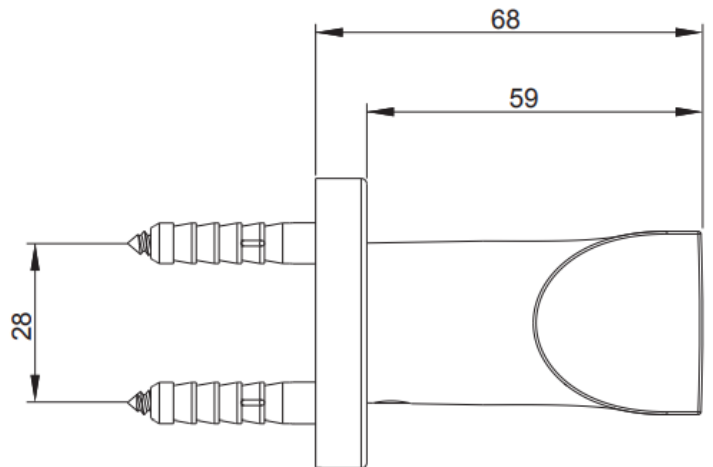

Brand : KOHLER  
Name : Exhale shower holder  
Item Code : K98349T-CP  
Designer :  
Color / Finish: Polished Chrome  
Dimensions : 75 x 68 x 32 mm

**Product info:**

- Hand shower holder
- Finishes resist corrosion and tarnishing twice as long as industry standards
- Threaded aerator can be easily changed with a coin