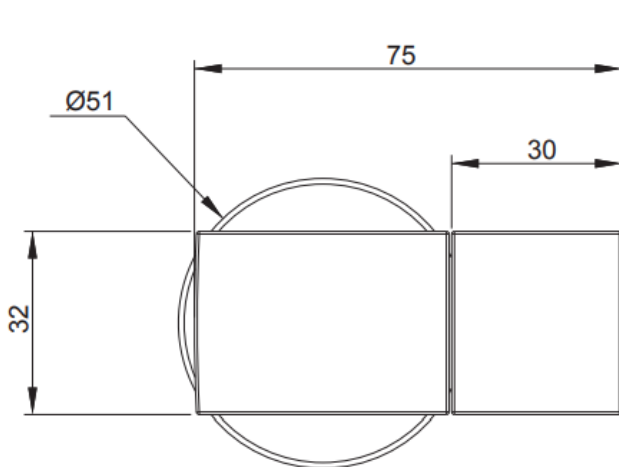

Brand : KOHLER  
Name : Exhale shower holder  
Item Code : K98349T-CP  
Designer :  
Color / Finish: Polished Chrome  
Dimensions : 75 x 68 x 32 mm

**Product info:**

- Hand shower holder
- Finishes resist corrosion and tarnishing twice as long as industry standards
- Threaded aerator can be easily changed with a coin