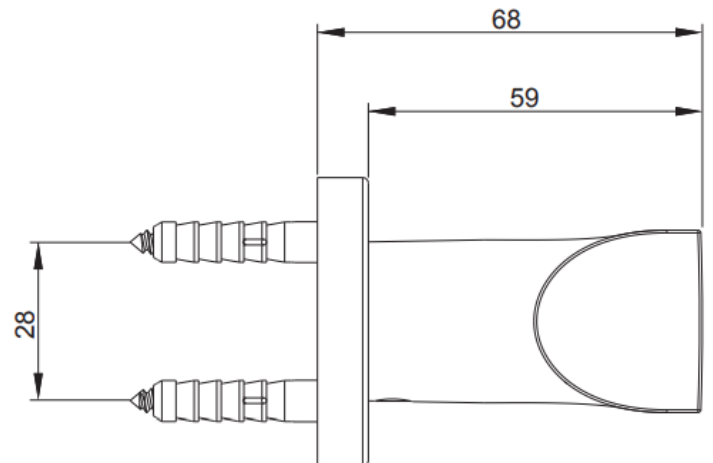

Brand : KOHLER
Name : EXHALE Handshower holder
Item Code : K98349T-BL
Designer :
Color / Finish: Matt Black
Dimensions : 584 x 460 x 173 mm

Product info:

- Rectangular Vessel Lavatory
- 1 tap hole
- With overflow