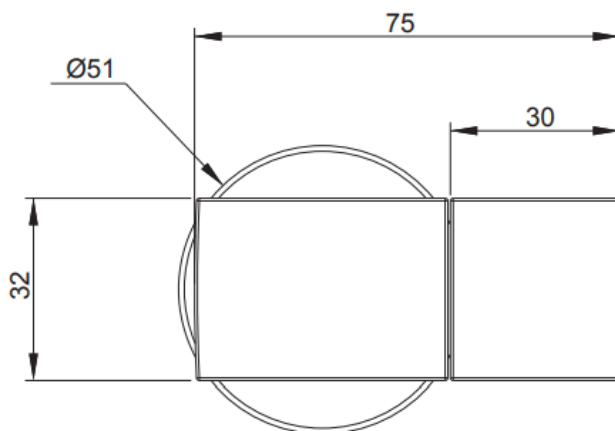

Brand : KOHLER
Name : EXHALE Handshower holder
Item Code : K98349T-BL
Designer :
Color / Finish: Matt Black
Dimensions : 584 x 460 x 173 mm

Product info:

- Rectangular Vessel Lavatory
- 1 tap hole
- With overflow