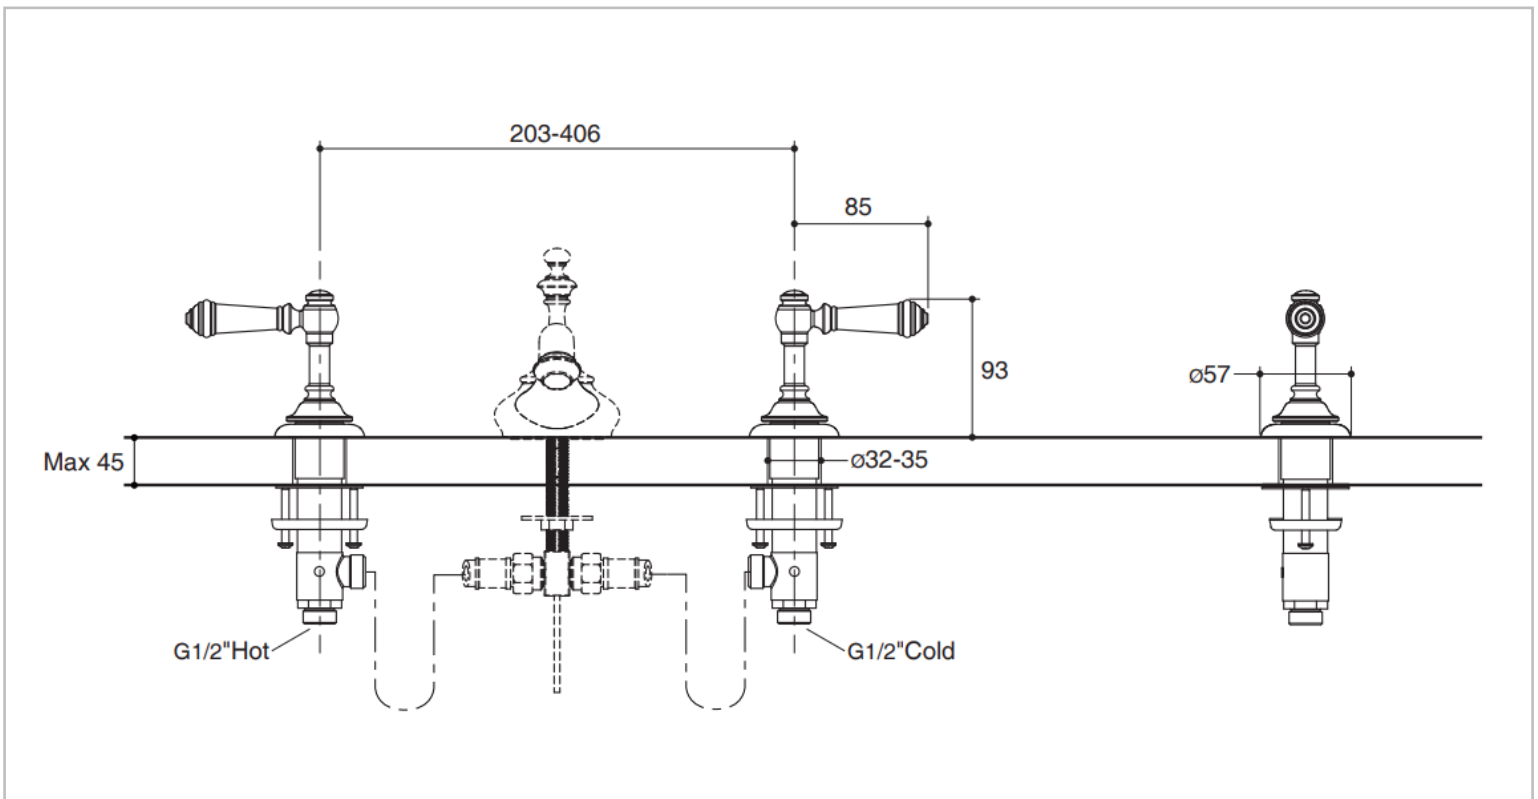

Brand : KOHLER
 Name : Artifacts Lever Handles
 Item Code : K-K98068T-4-CP
 Designer :
 Color / Finish: Polished Chrome
 Dimensions : (See data drawing below for dimensions)

Product info:

- Lever Handles
- Solid metal construction
- Leak-free 1/4 turn ceramic disc valve with lifetime warranty
- Finishes resist corrosion and tarnishing
- Flexible G1/2" supply hoses for easy installation